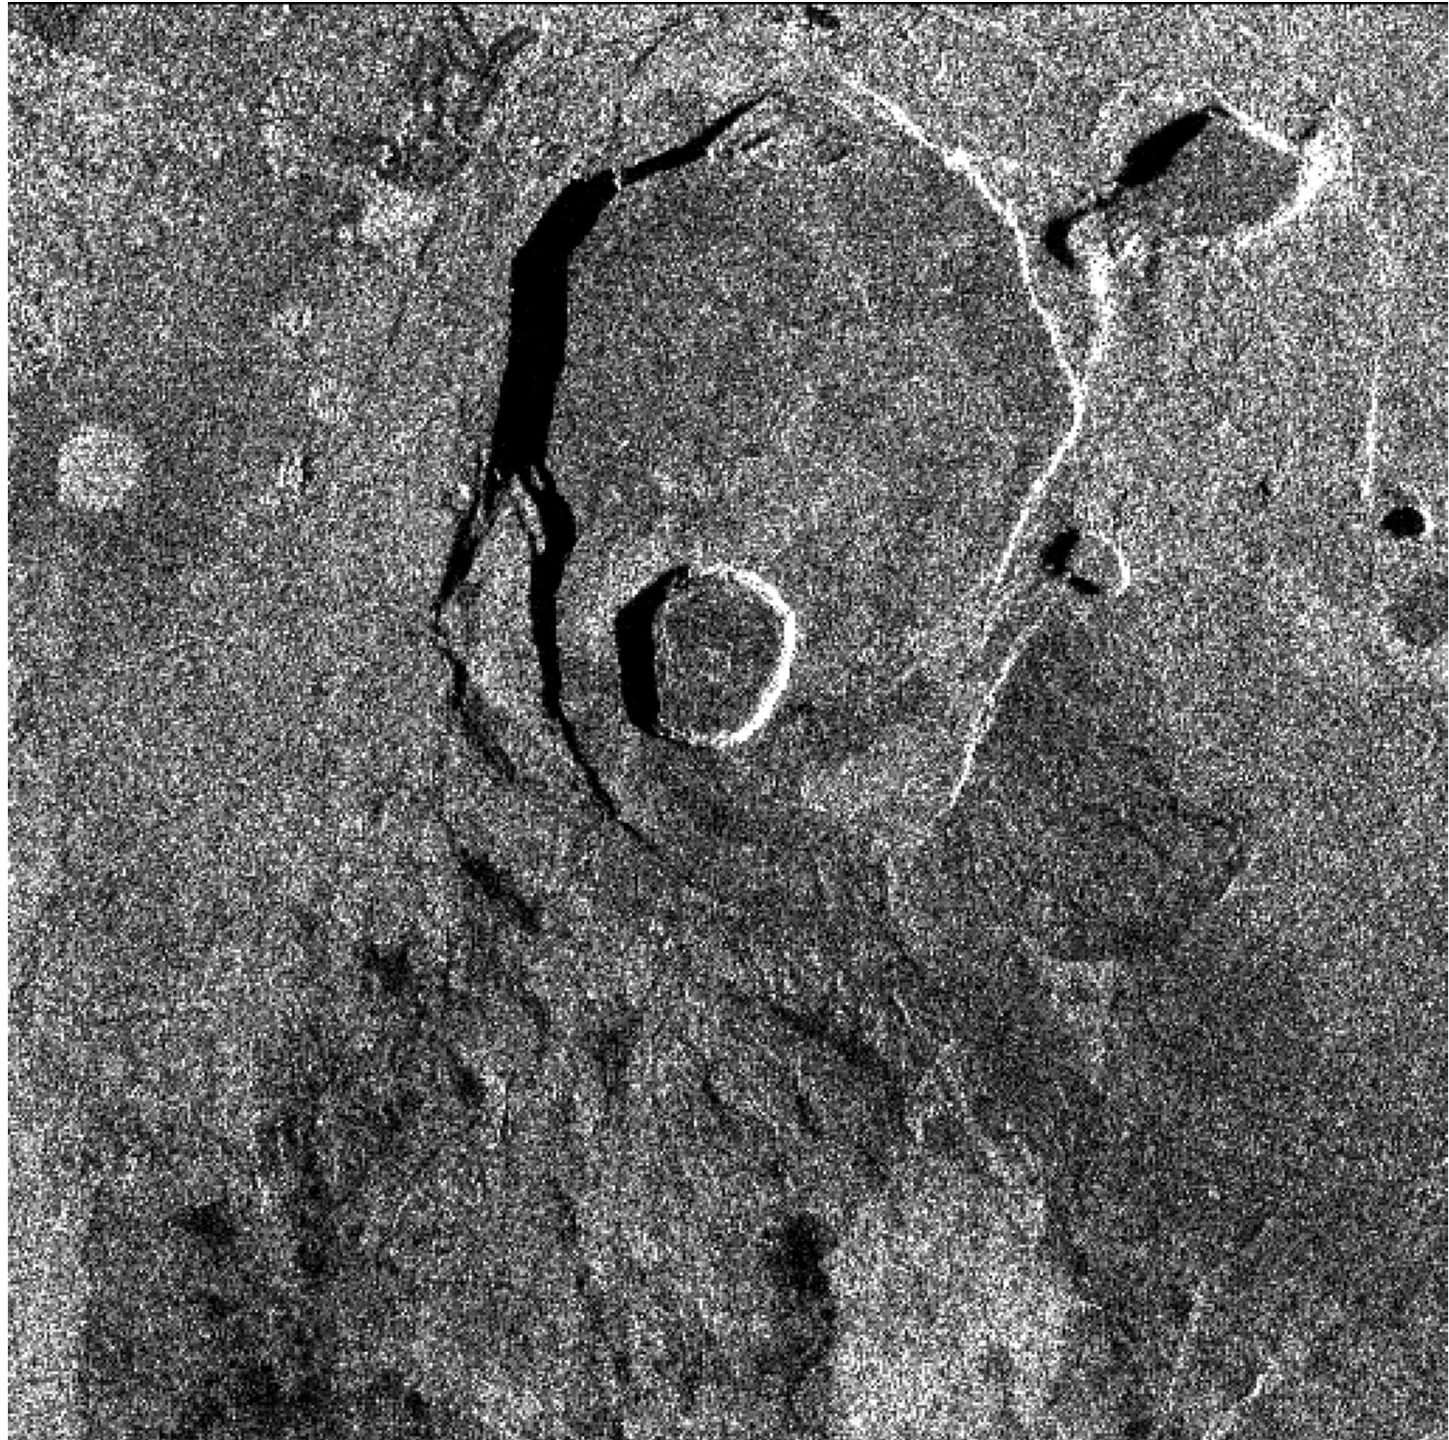

Earth

The Karakoram Range, Pakistan

from EarthKAM

0 50 100 150 200 km

Egypt: February 29, 2000 - MODIS/MOD12ND1/Discharge

Google Earth