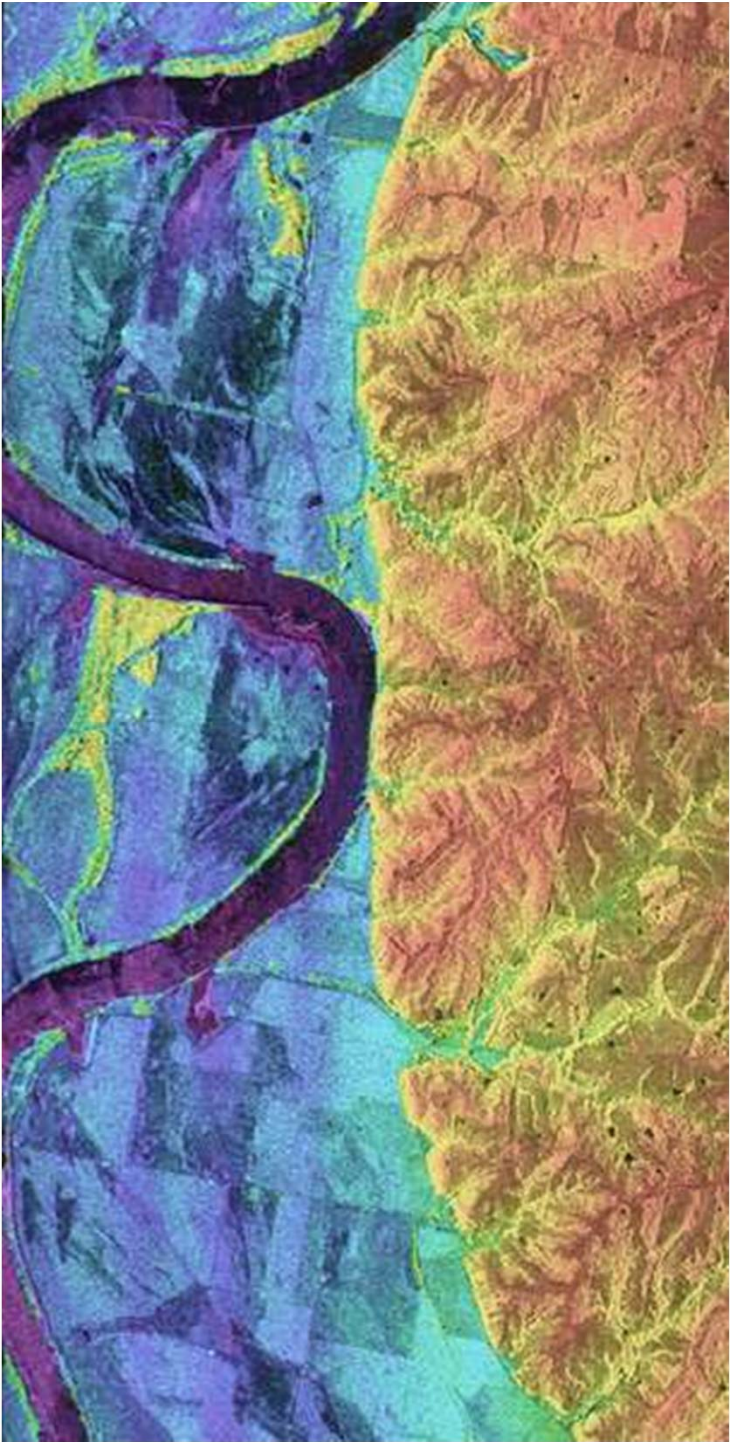

Earth

The Karakoram Range, Pakistan

from EarthKAM

0 50 100 150 200 km

Egypt: February 29, 2000 - MODIS/MOD12ND1/Discharge

Google Earth