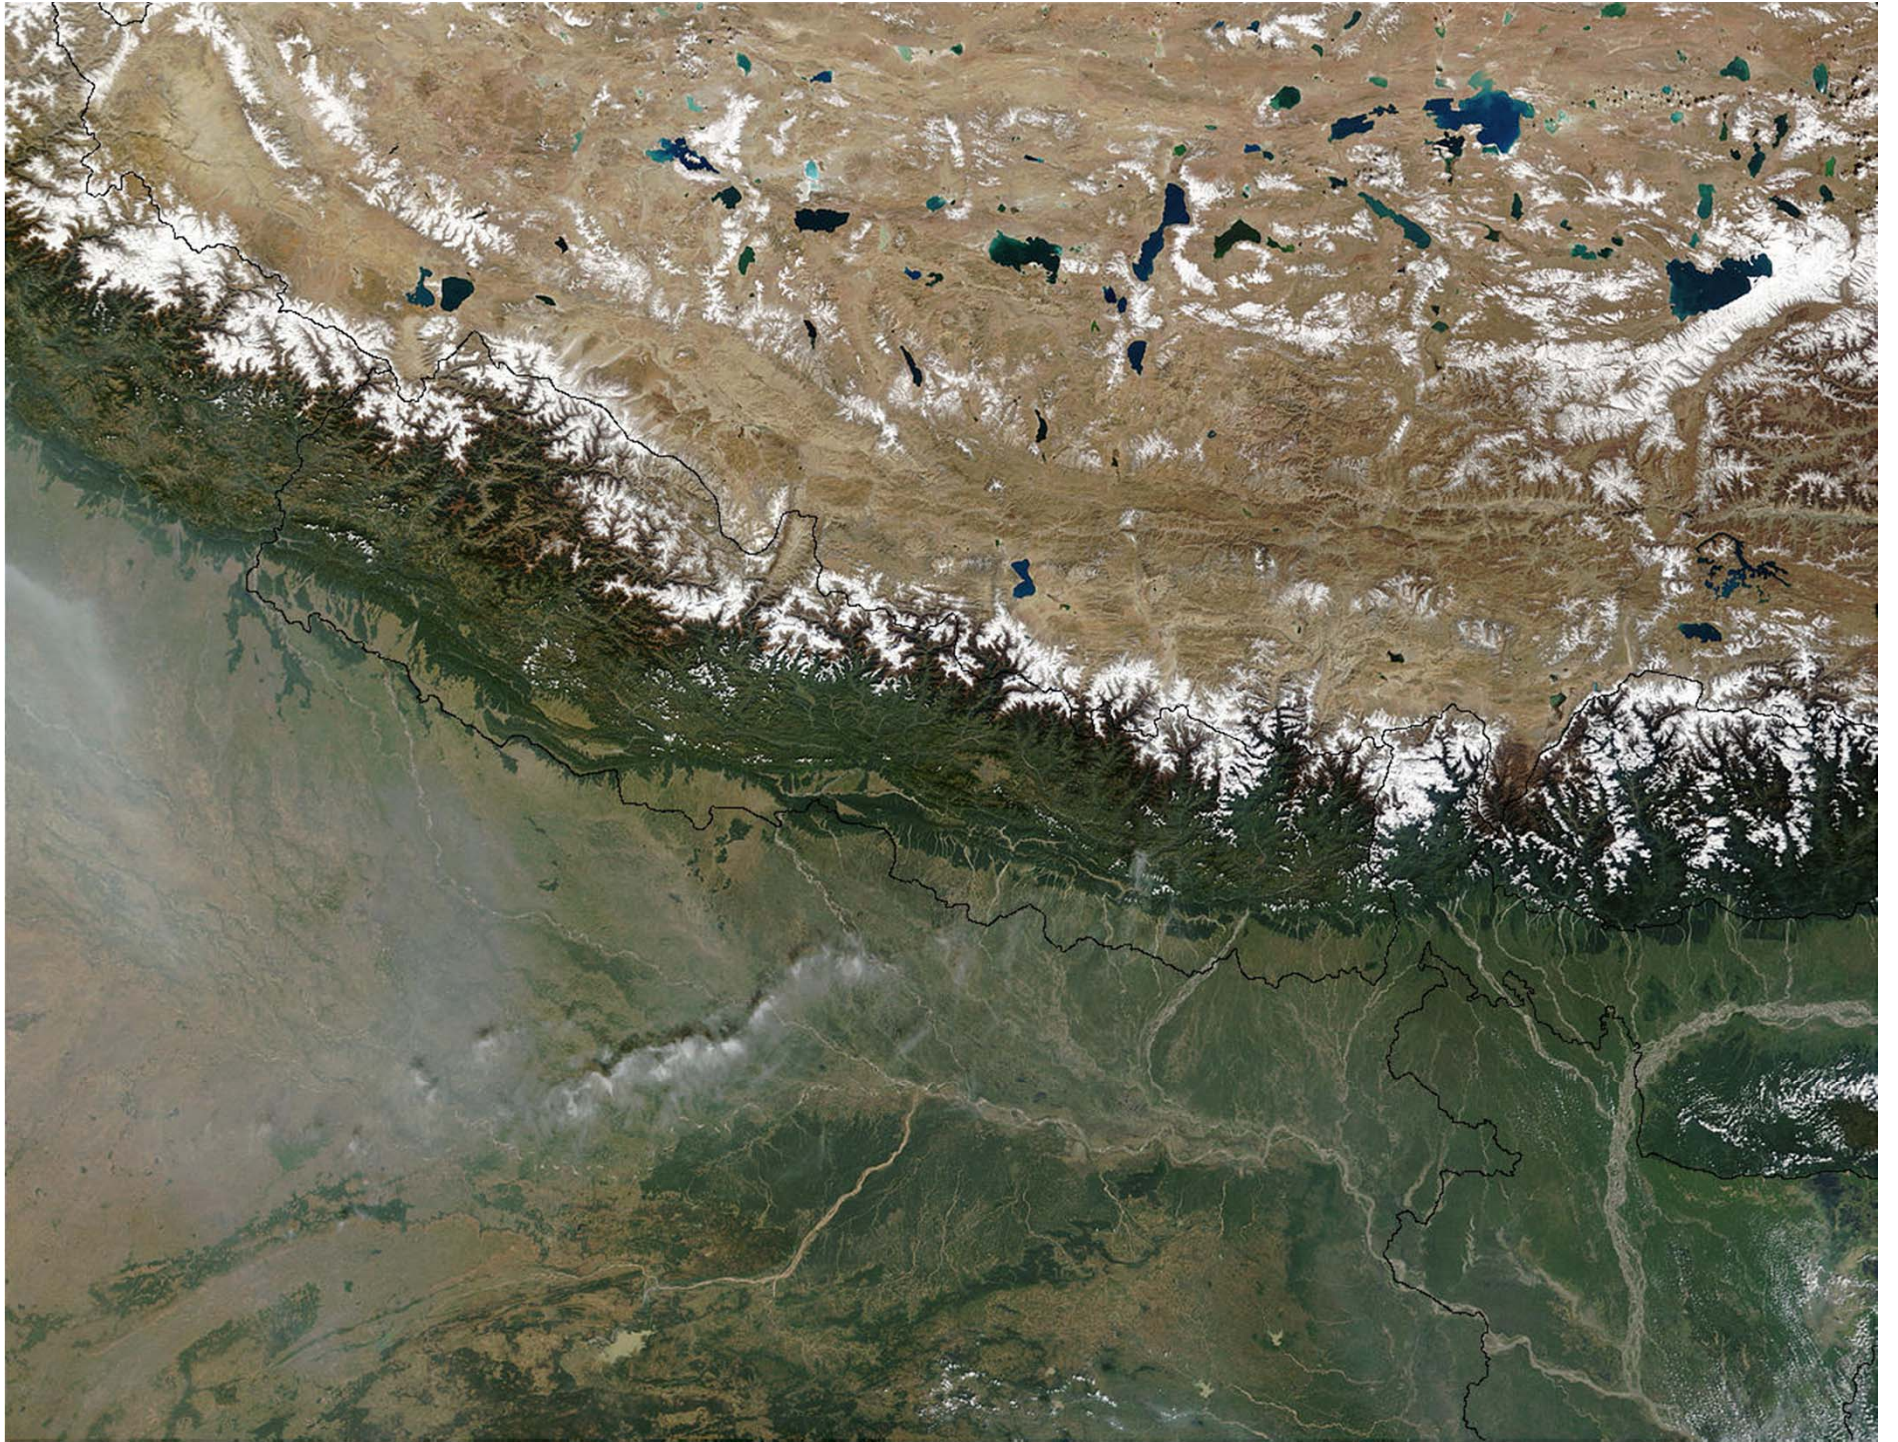

Earth

The Karakoram Range, Pakistan

from EarthKAM

0 50 100 150 200 km

Egypt: February 29, 2000 - MODIS/MOD12ND1/Discharge

Google Earth