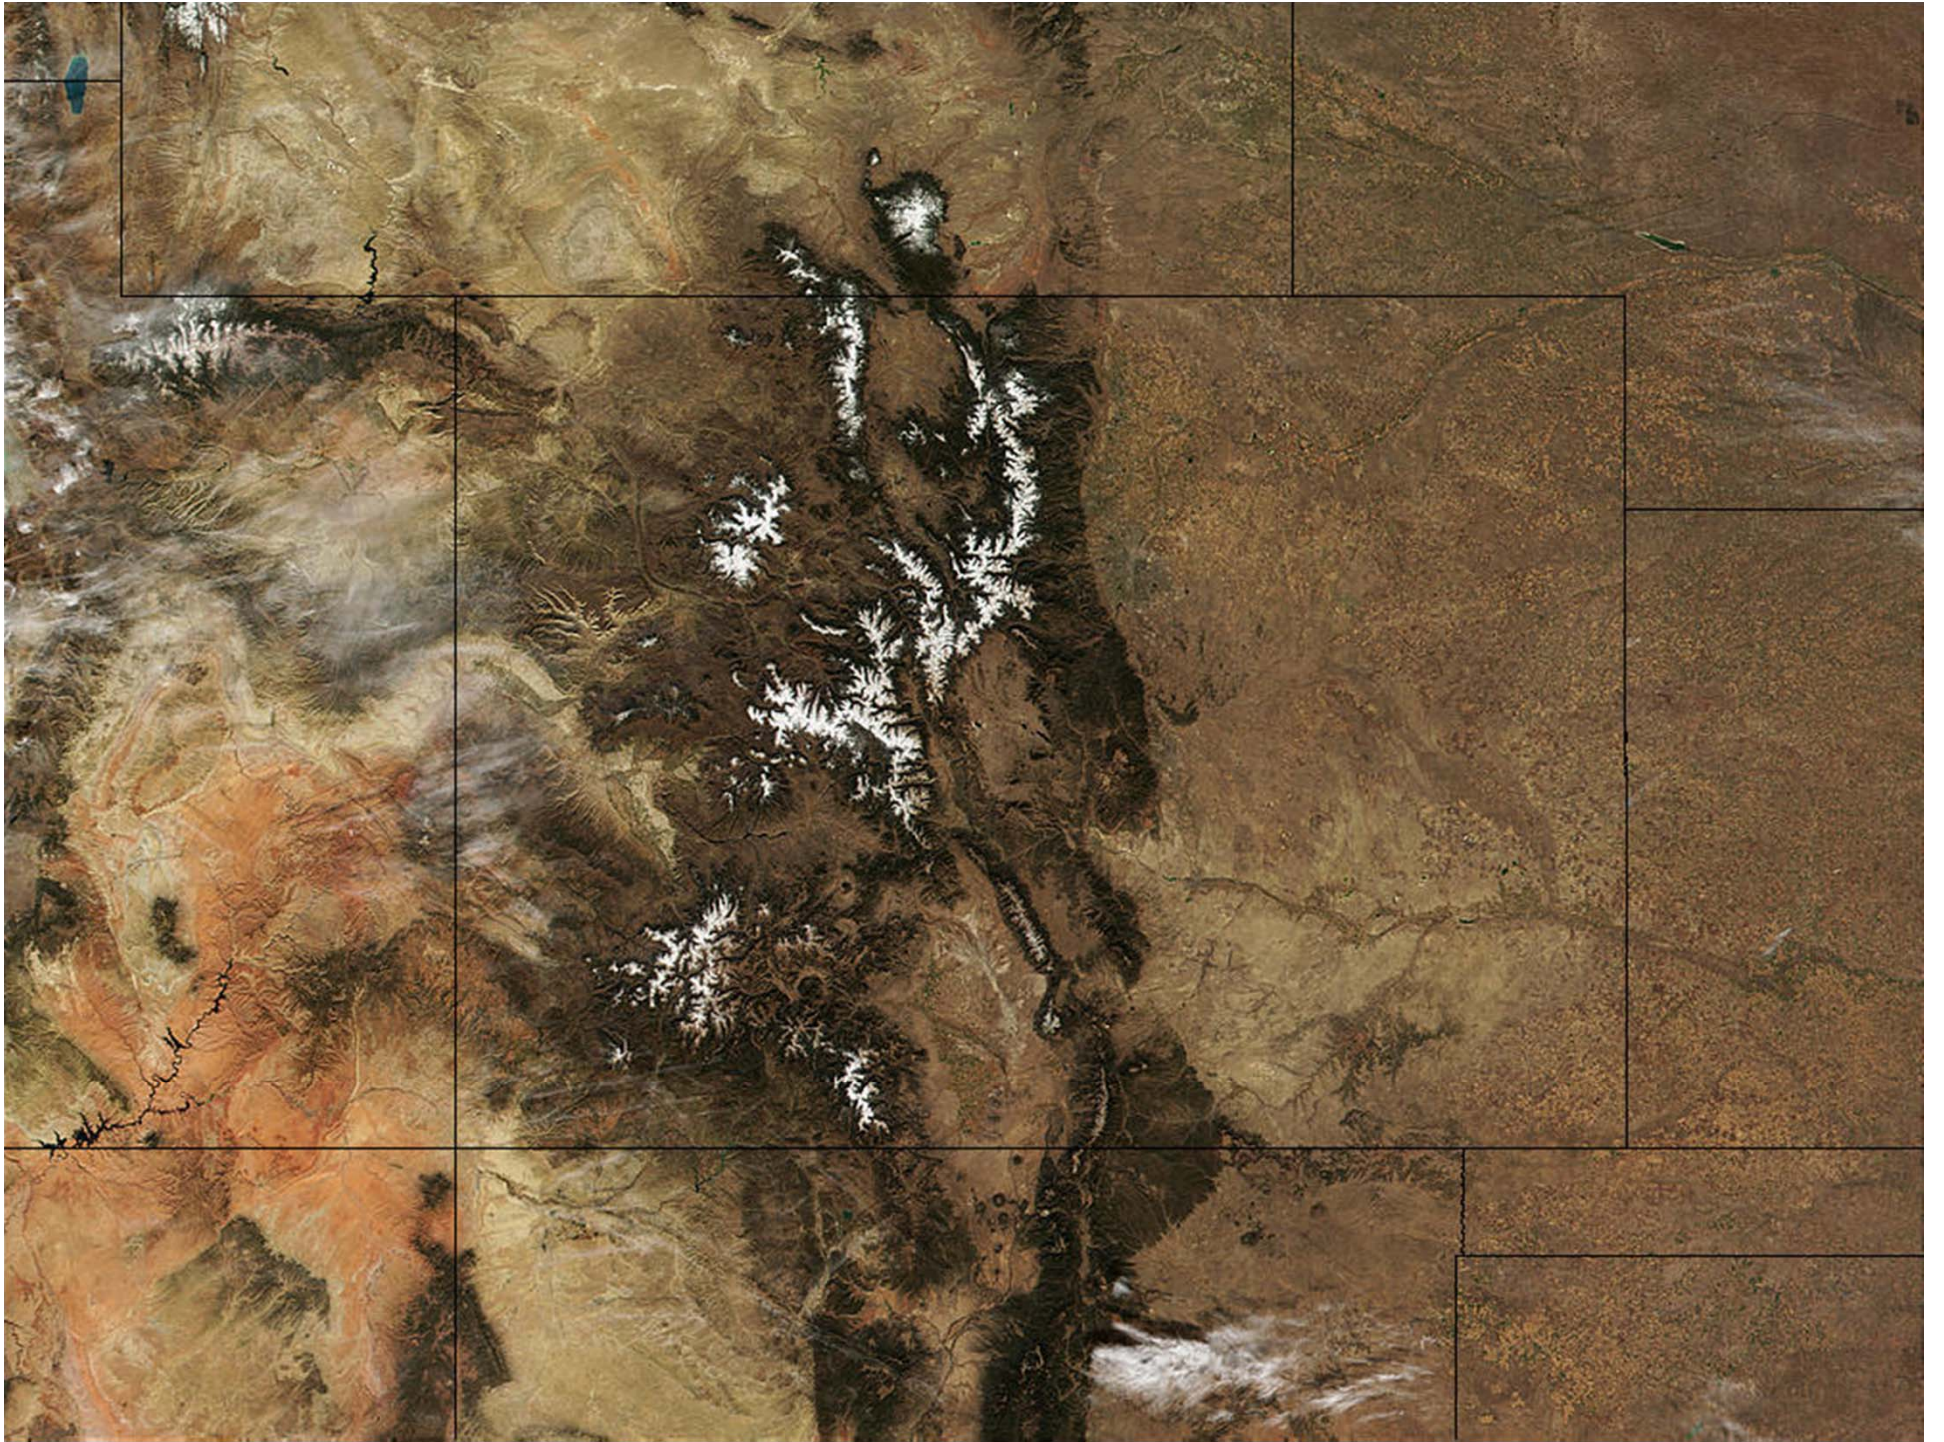

Earth

The Karakoram Range, Pakistan

from EarthKAM

0 50 100 150 200 km

Egypt: February 29, 2000 - MODIS/MOD12ND1/Discharge

Google Earth