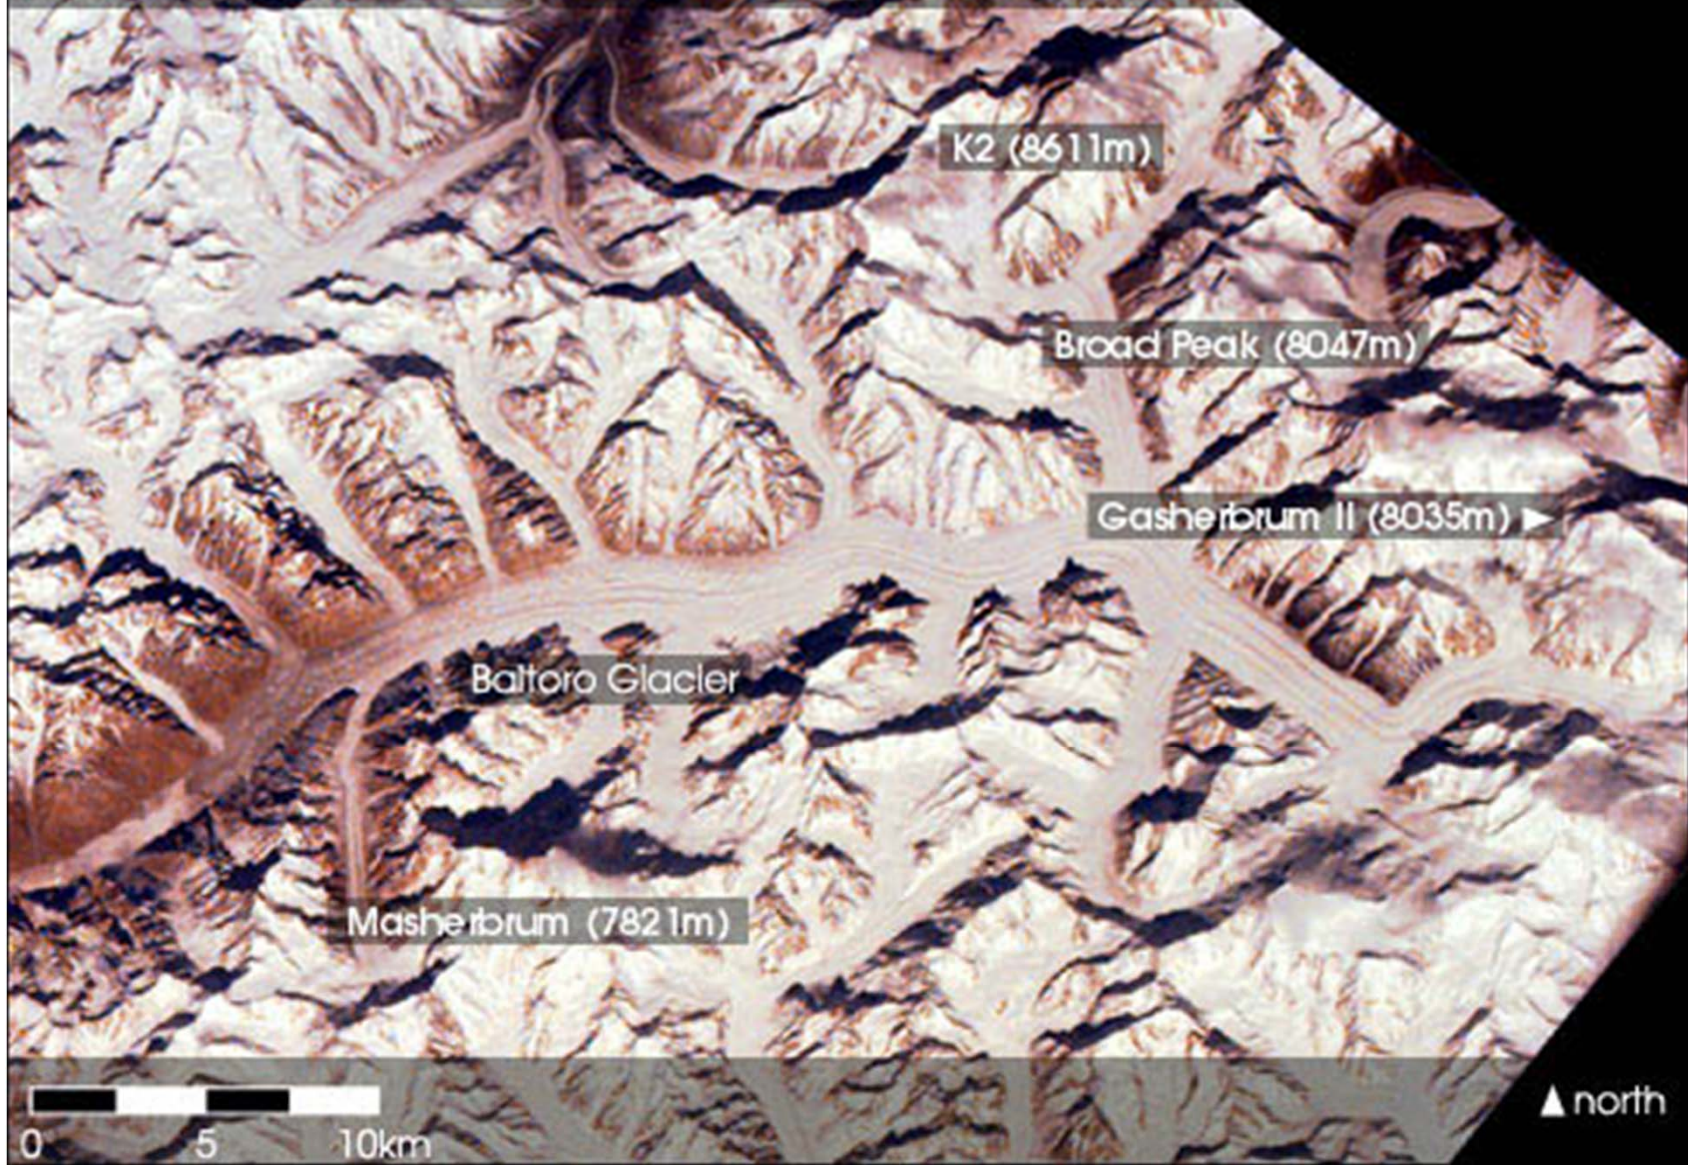

Earth

The Karakoram Range, Pakistan

from EarthKAM

0 50 100 150 200 km

Egypt: February 29, 2000 - MODIS/MOD12ND1/Discharge

Google Earth