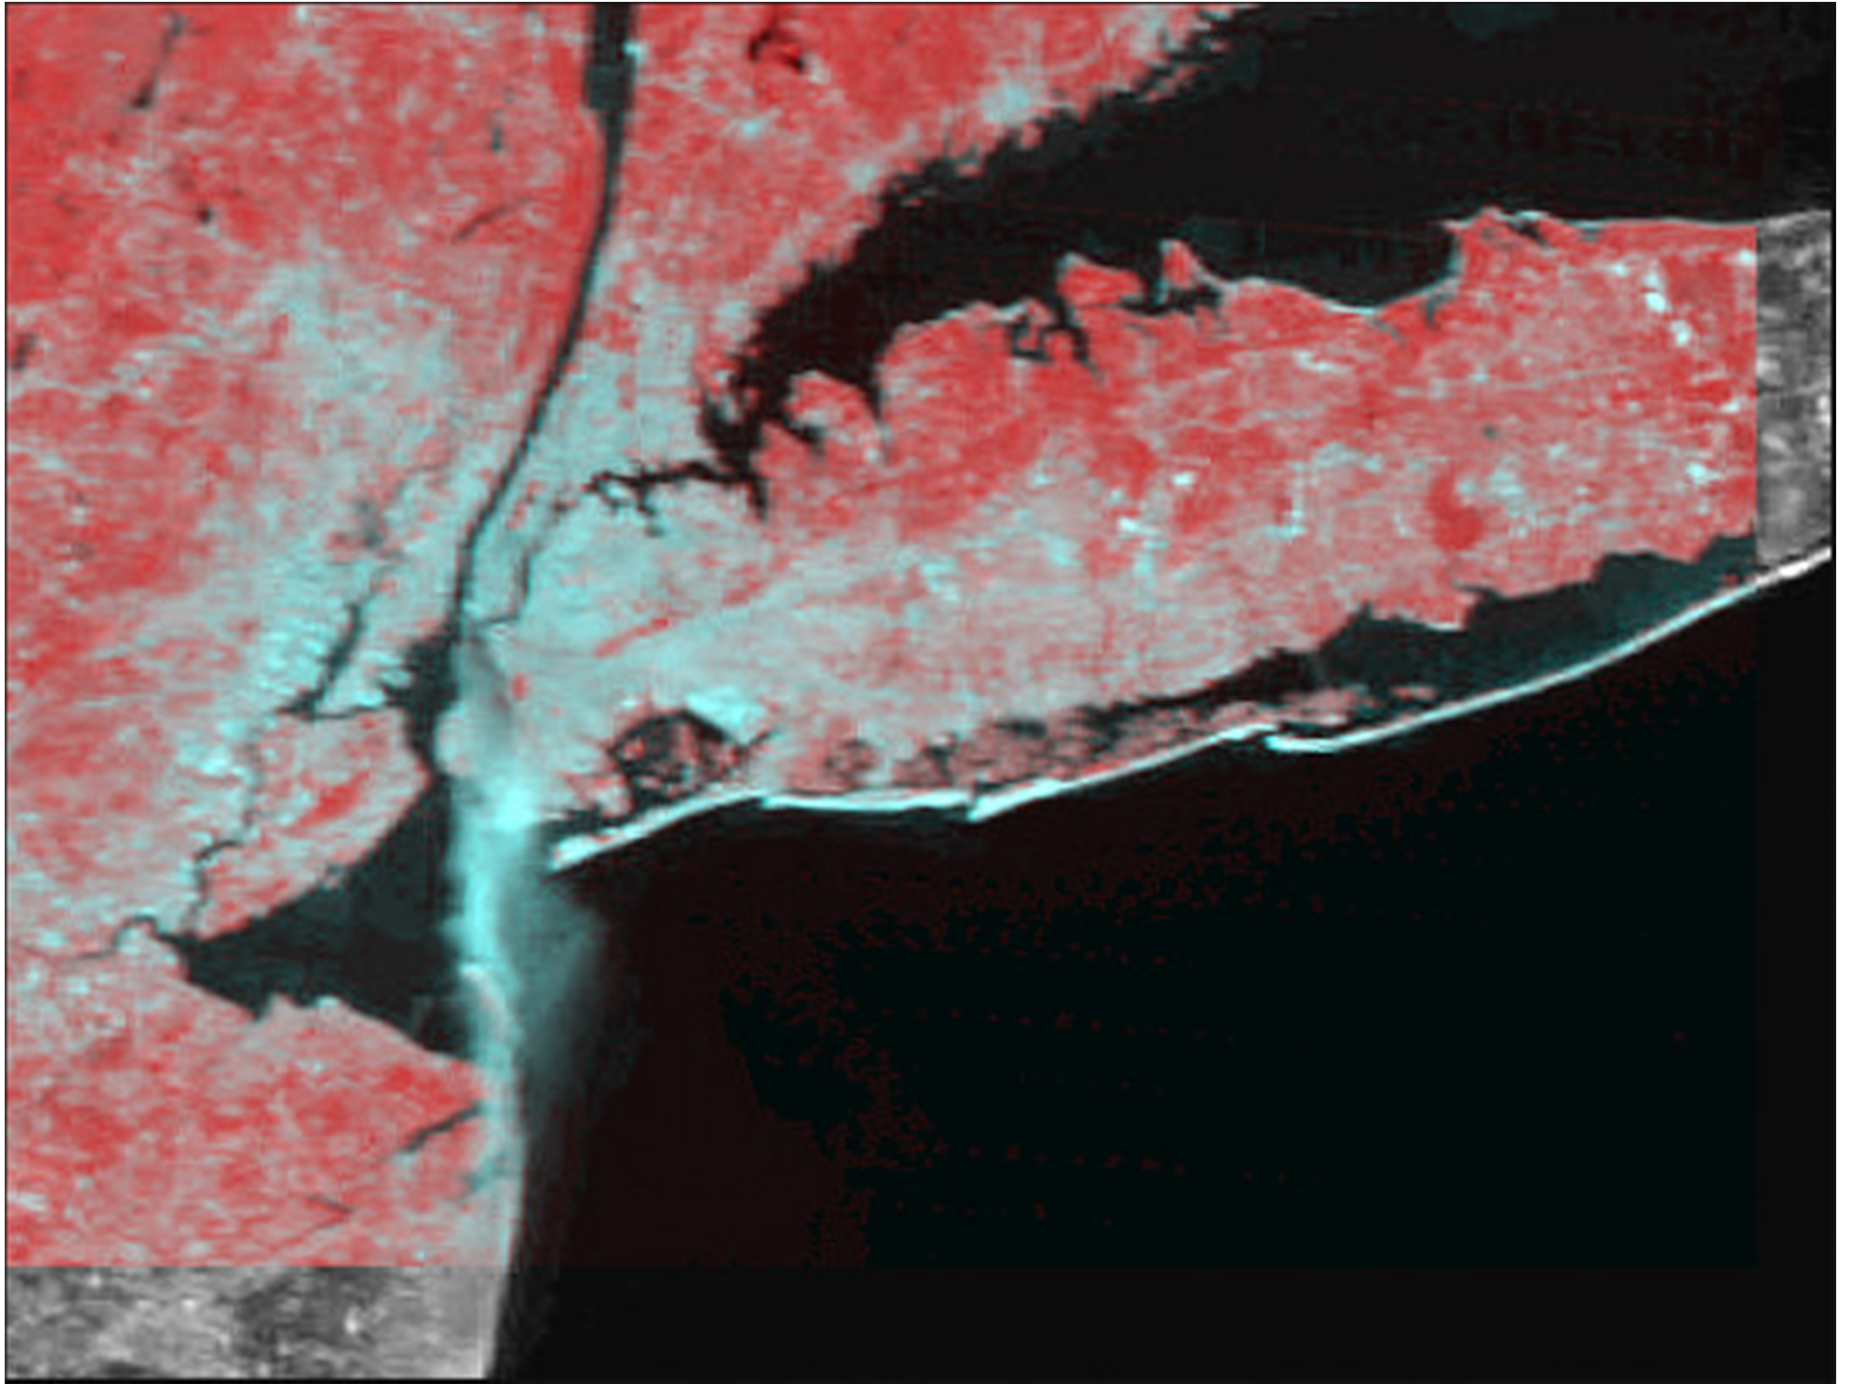

Earth

The Karakoram Range, Pakistan

from EarthKAM

0 50 100 150 200 km

Egypt: February 29, 2000 - MODIS/MOD12ND1/Discharge

Google Earth