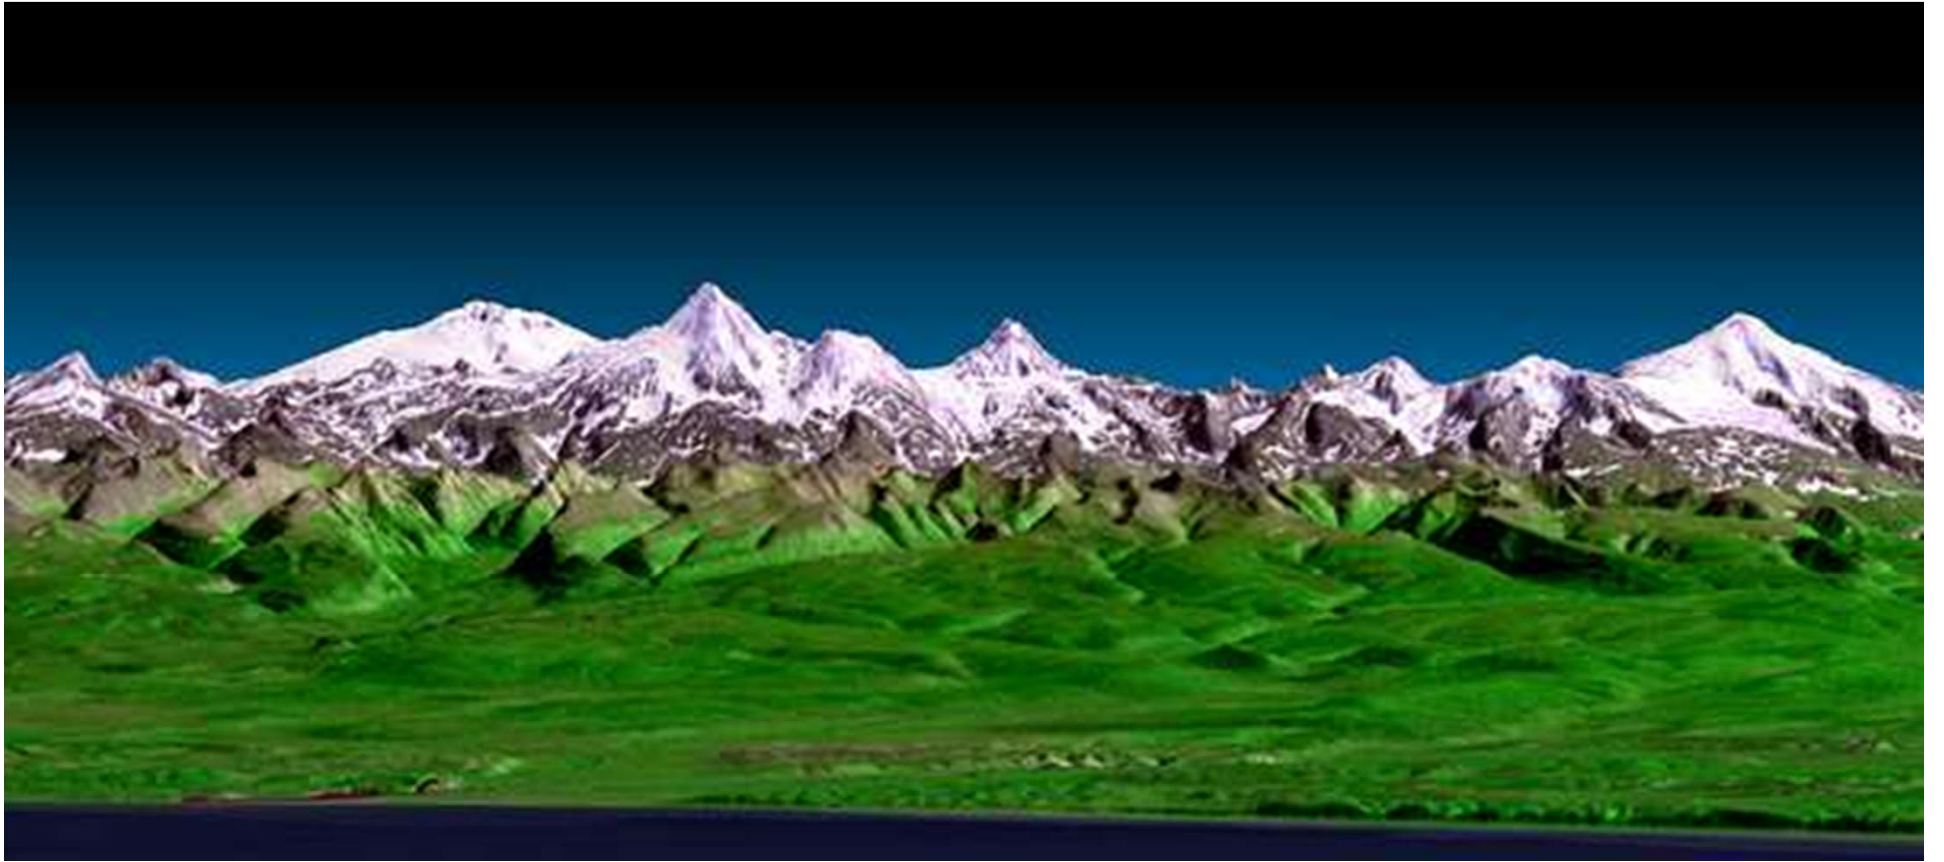

Earth

The Karakoram Range, Pakistan

from EarthKAM

0 50 100 150 200 km

Egypt: February 29, 2000 - MODIS/MOD12ND1/Discharge

Google Earth