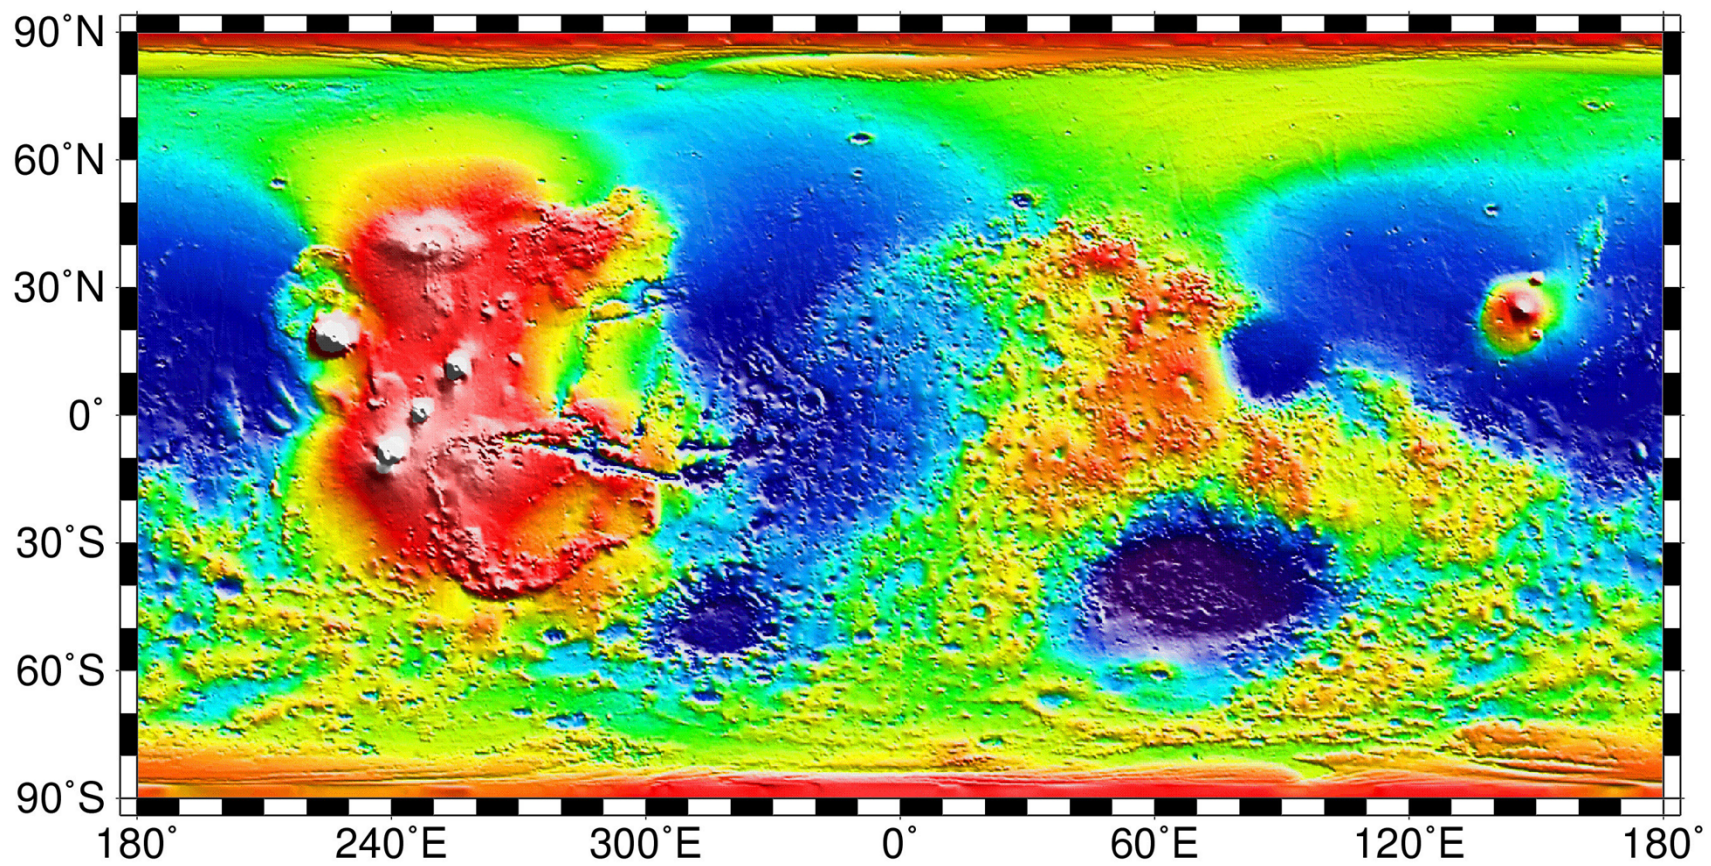

## MARS the Movie

This NASA Hubble Space Telescope full-globe picture of the planet Mars is the most detailed view of the red planet ever taken from Earth's distance. Hubble resolves details on Mars' surface as small as 30 miles across, to reveal craters, volcanoes, the north polar ice cap, and fleecy white clouds in the thin Martian atmosphere.