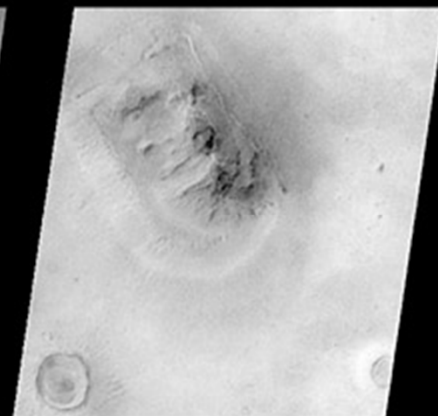

## MARS the Movie

This NASA Hubble Space Telescope full-globe picture of the planet Mars is the most detailed view of the red planet ever taken from Earth's distance. Hubble resolves details on Mars' surface as small as 30 miles across, to reveal craters, volcanoes, the north polar ice cap, and fleecy white clouds in the thin Martian atmosphere.

# Viking Lander 1976

# Mars Pathfinder

Sojourner

# The Face on Mars

1999 MOC2-89 Malin Space Science Systems/NASA