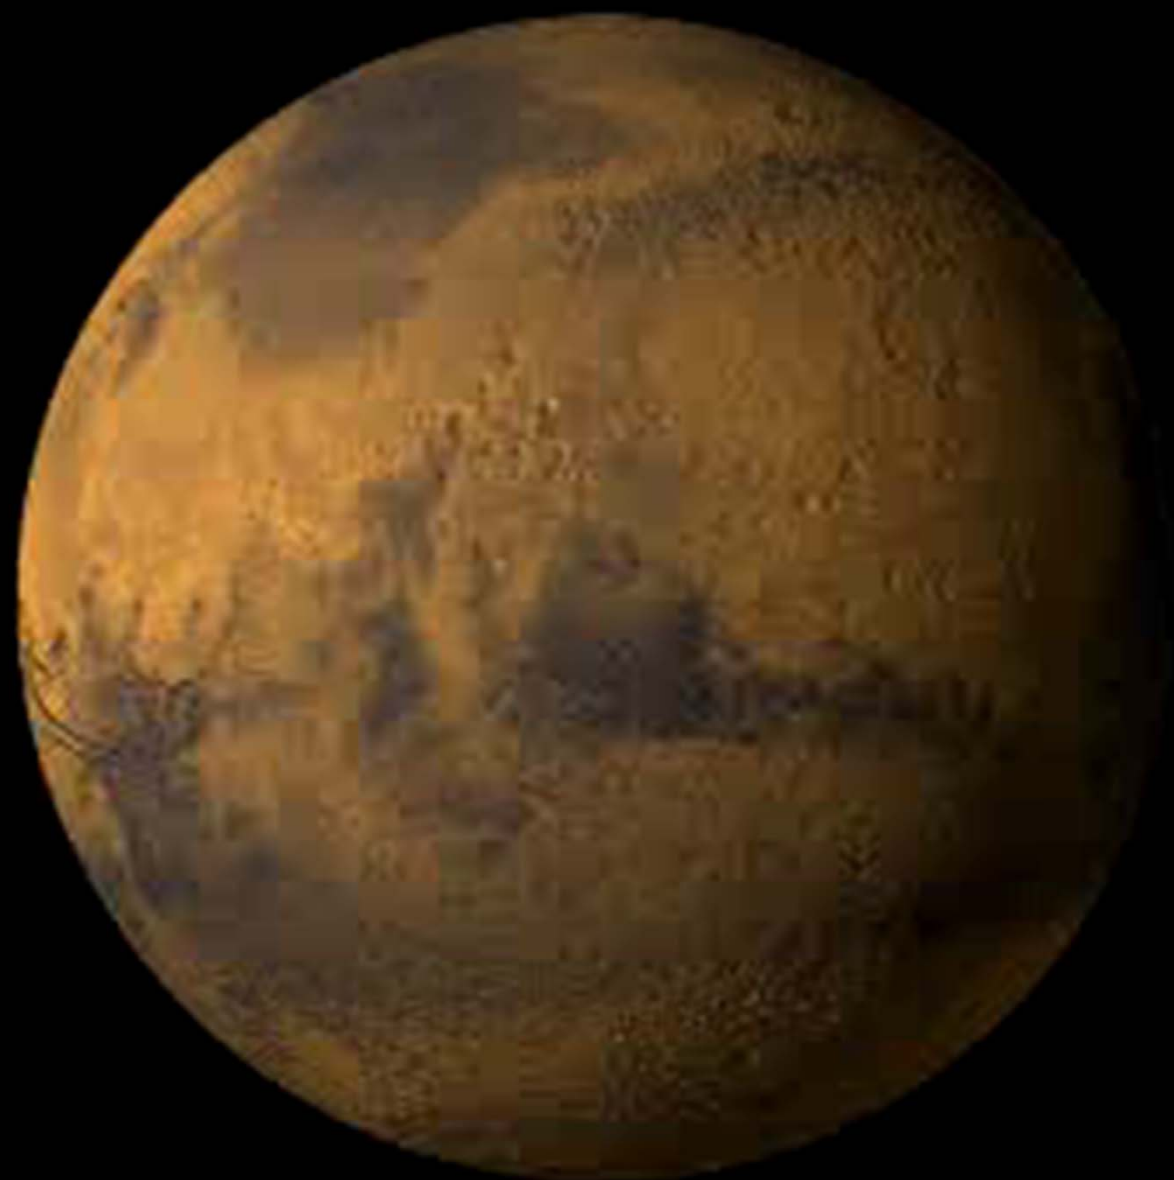

# Cutaway of Mars – With Core

© Calvin J. Hamilton

# Hubble Movie

## MARS the Movie

This NASA Hubble Space Telescope full-globe picture of the planet Mars is the most detailed view of the red planet ever taken from Earth's distance. Hubble resolves details on Mars' surface as small as 30 miles across, to reveal craters, volcanoes, the north polar ice cap, and fleecy white clouds in the thin Martian atmosphere.

# Olympus Mons

Maat Mons, Venus