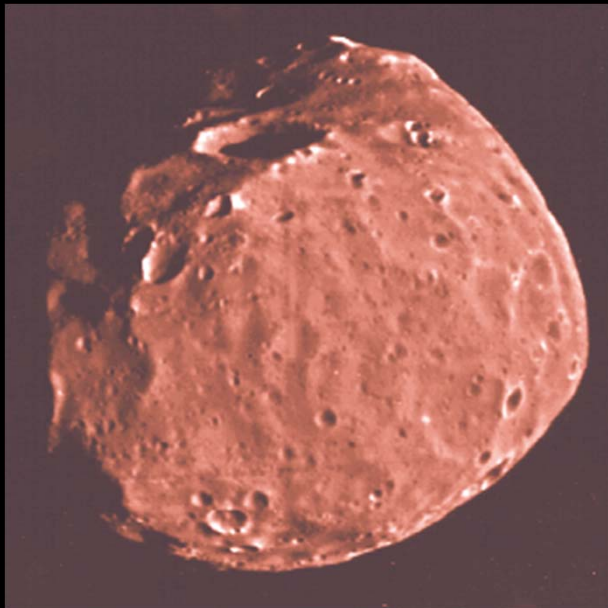

## MARS the Movie

This NASA Hubble Space Telescope full-globe picture of the planet Mars is the most detailed view of the red planet ever taken from Earth's distance. Hubble resolves details on Mars' surface as small as 30 miles across, to reveal craters, volcanoes, the north polar ice cap, and fleecy white clouds in the thin Martian atmosphere.

# Viking Lander 1976

# The Face on Mars

1999 MOC2-89 Malin Space Science Systems/NASA

# Phobos