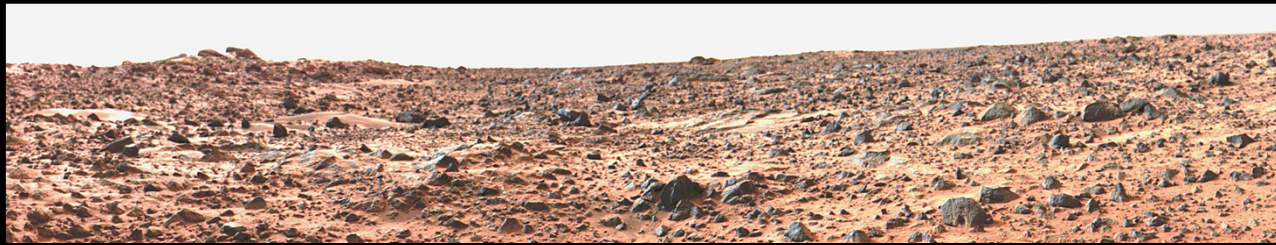

Viking Lander 1976