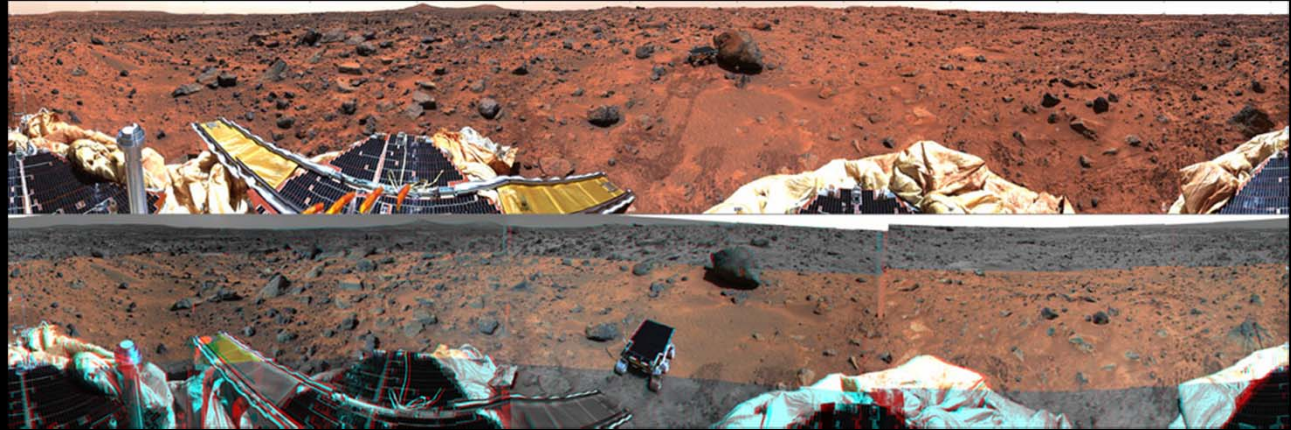

Mars Pathfinder

Sojourner