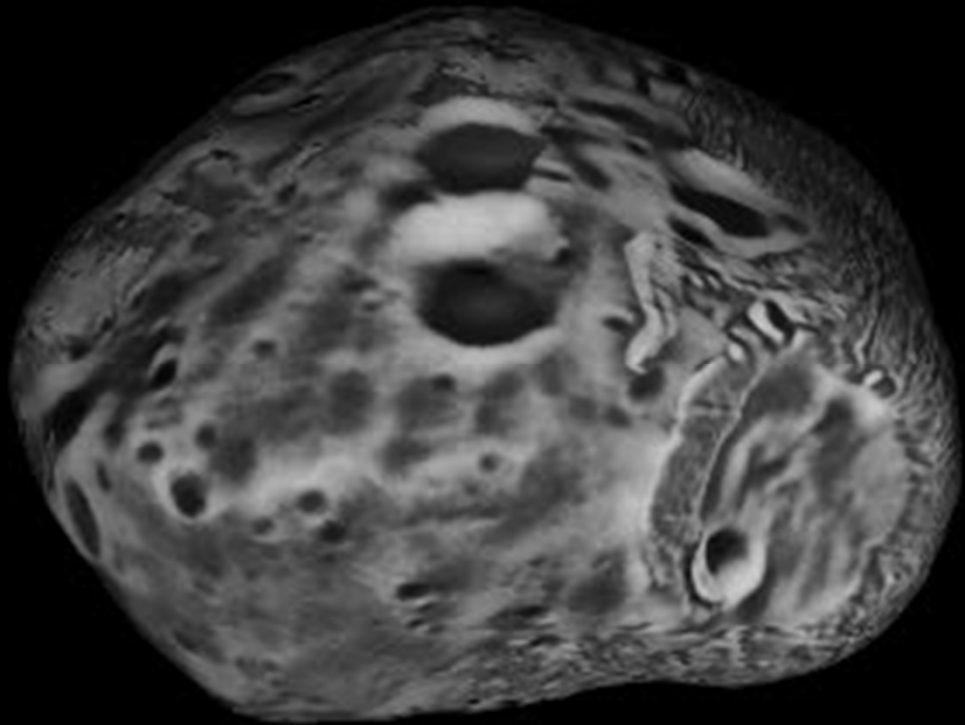

## MARS the Movie

This NASA Hubble Space Telescope full-globe picture of the planet Mars is the most detailed view of the red planet ever taken from Earth's distance. Hubble resolves details on Mars' surface as small as 30 miles across, to reveal craters, volcanoes, the north polar ice cap, and fleecy white clouds in the thin Martian atmosphere.

# Viking Lander 1976

# The Face on Mars

1999 MOC2-89 Malin Space Science Systems/NASA

# Phobos