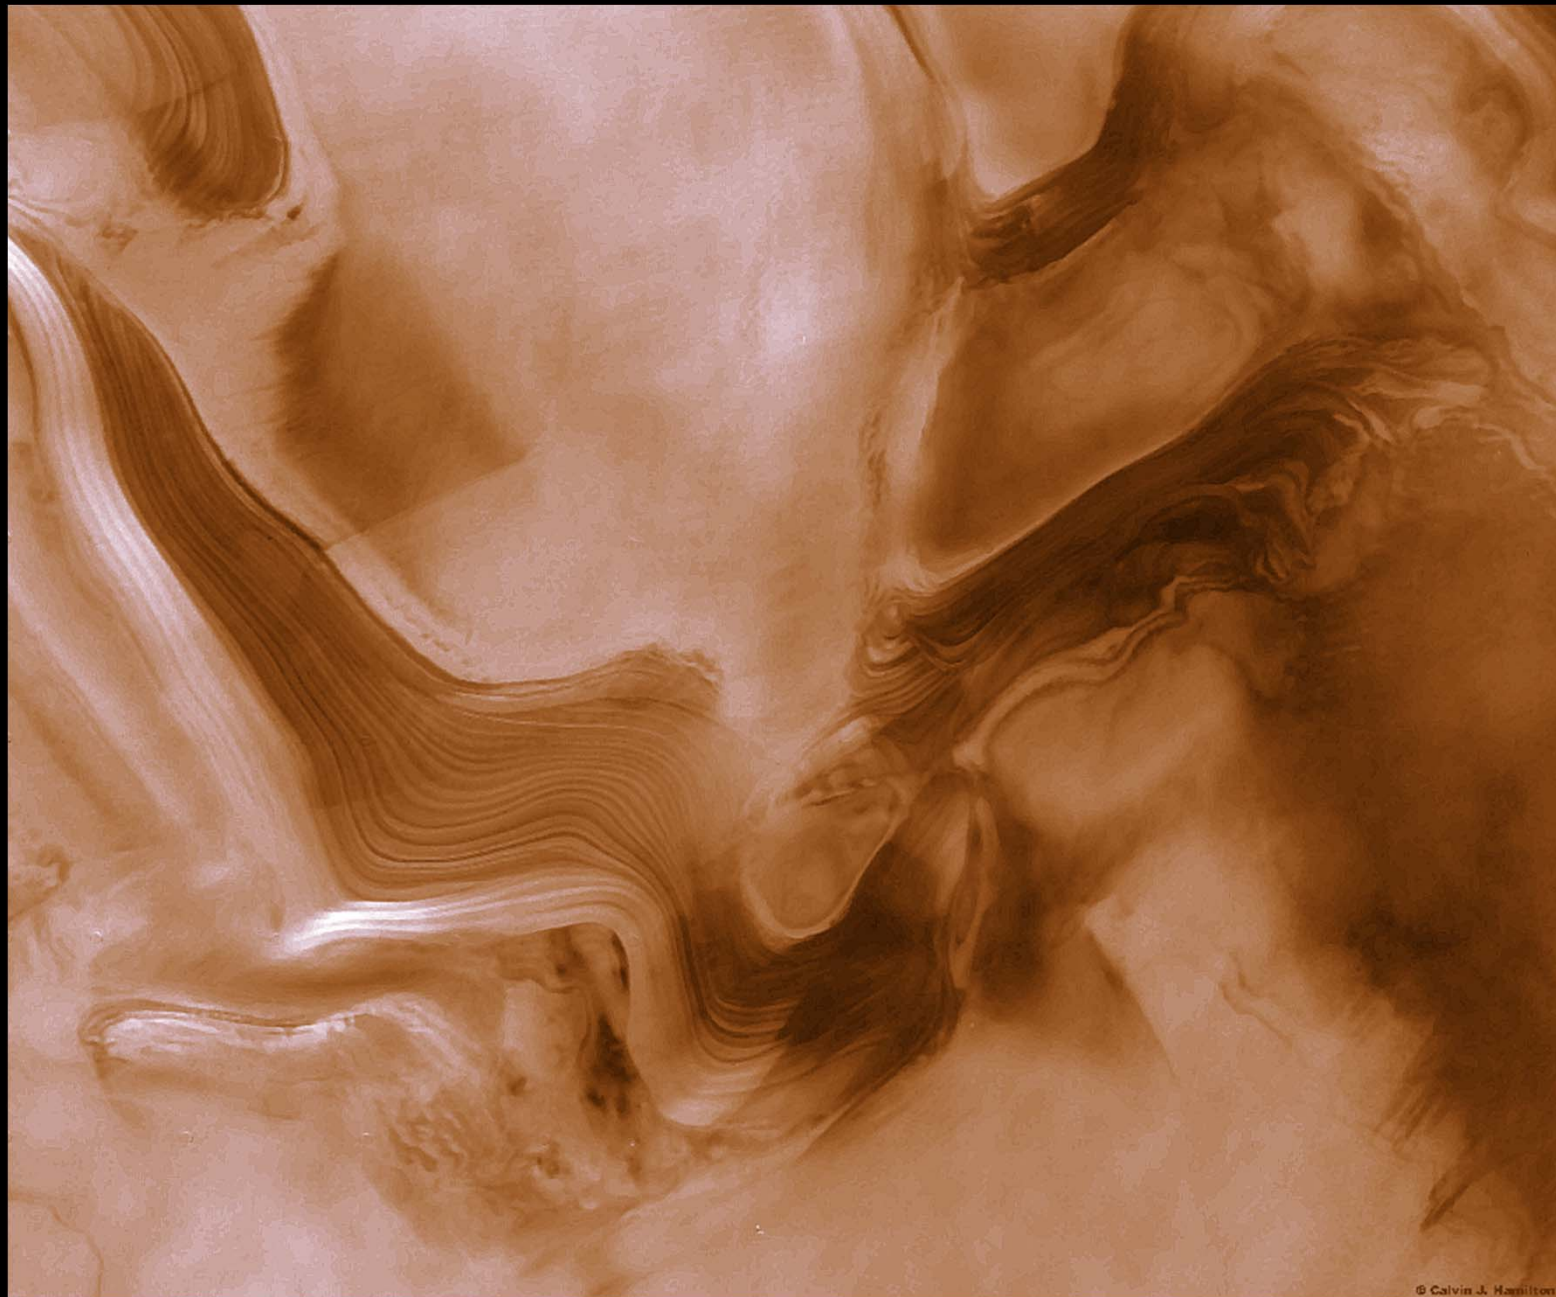

## MARS the Movie

This NASA Hubble Space Telescope full-globe picture of the planet Mars is the most detailed view of the red planet ever taken from Earth's distance. Hubble resolves details on Mars' surface as small as 30 miles across, to reveal craters, volcanoes, the north polar ice cap, and fleecy white clouds in the thin Martian atmosphere.

# Olympus Mons

Maat Mons, Venus