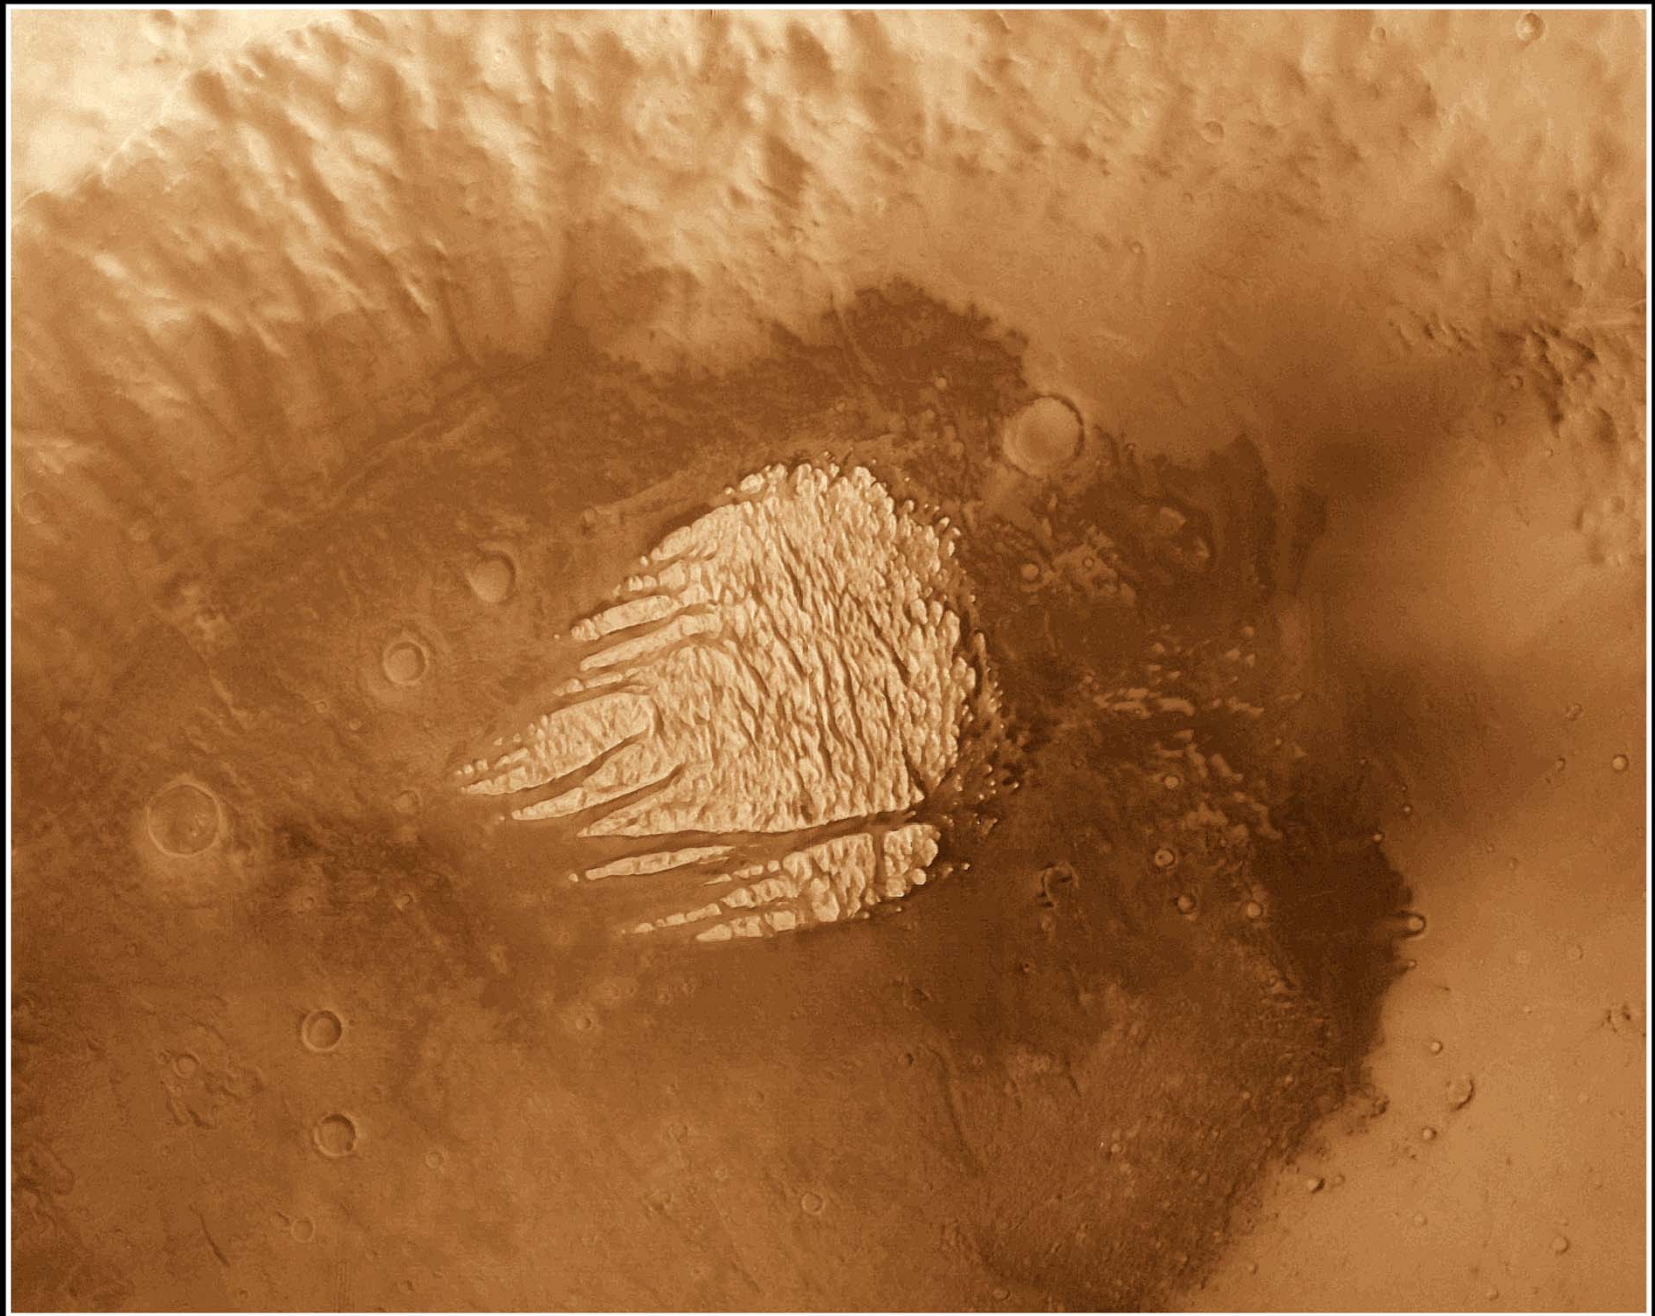

## MARS the Movie

This NASA Hubble Space Telescope full-globe picture of the planet Mars is the most detailed view of the red planet ever taken from Earth's distance. Hubble resolves details on Mars' surface as small as 30 miles across, to reveal craters, volcanoes, the north polar ice cap, and fleecy white clouds in the thin Martian atmosphere.

# Olympus Mons

Maat Mons, Venus

# The Face on Mars

1999 MOC2-89 Malin Space Science Systems/NASA