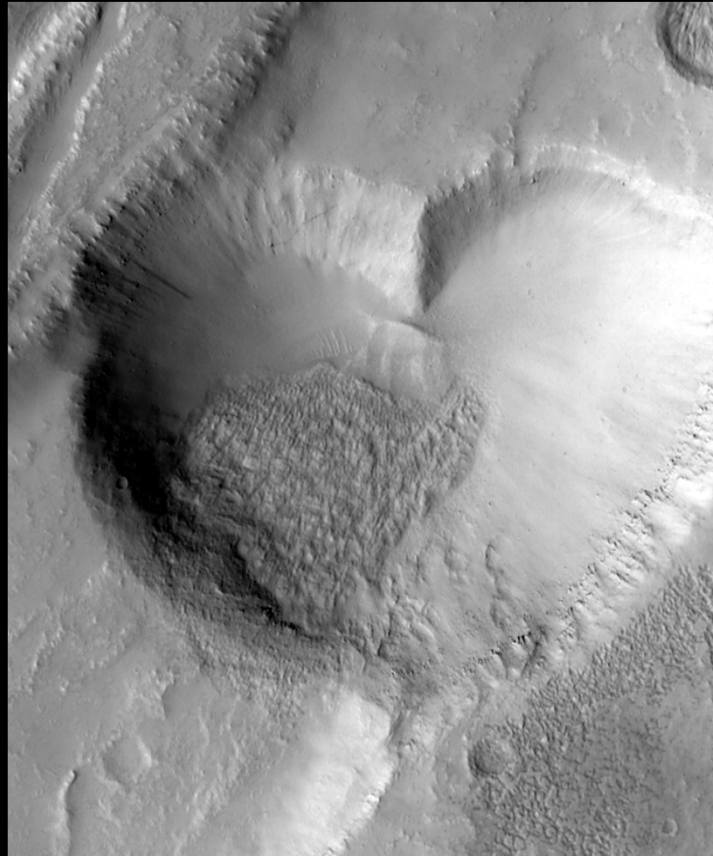

## MARS the Movie

This NASA Hubble Space Telescope full-globe picture of the planet Mars is the most detailed view of the red planet ever taken from Earth's distance. Hubble resolves details on Mars' surface as small as 30 miles across, to reveal craters, volcanoes, the north polar ice cap, and fleecy white clouds in the thin Martian atmosphere.

# The Face on Mars

1999 MOC2-89 Malin Space Science Systems/NASA