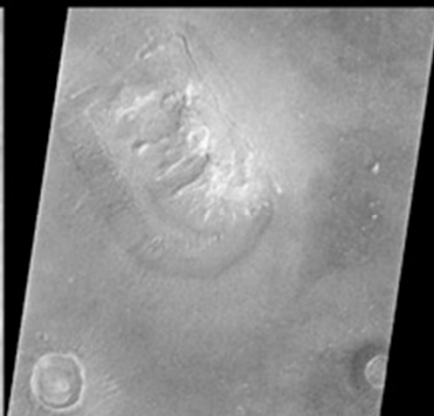

## MARS the Movie

This NASA Hubble Space Telescope full-globe picture of the planet Mars is the most detailed view of the red planet ever taken from Earth's distance. Hubble resolves details on Mars' surface as small as 30 miles across, to reveal craters, volcanoes, the north polar ice cap, and fleecy white clouds in the thin Martian atmosphere.

# Viking Lander 1976

# Mars Pathfinder

Sojourner

# The Face on Mars

1999 MOC2-89 Malin Space Science Systems/NASA