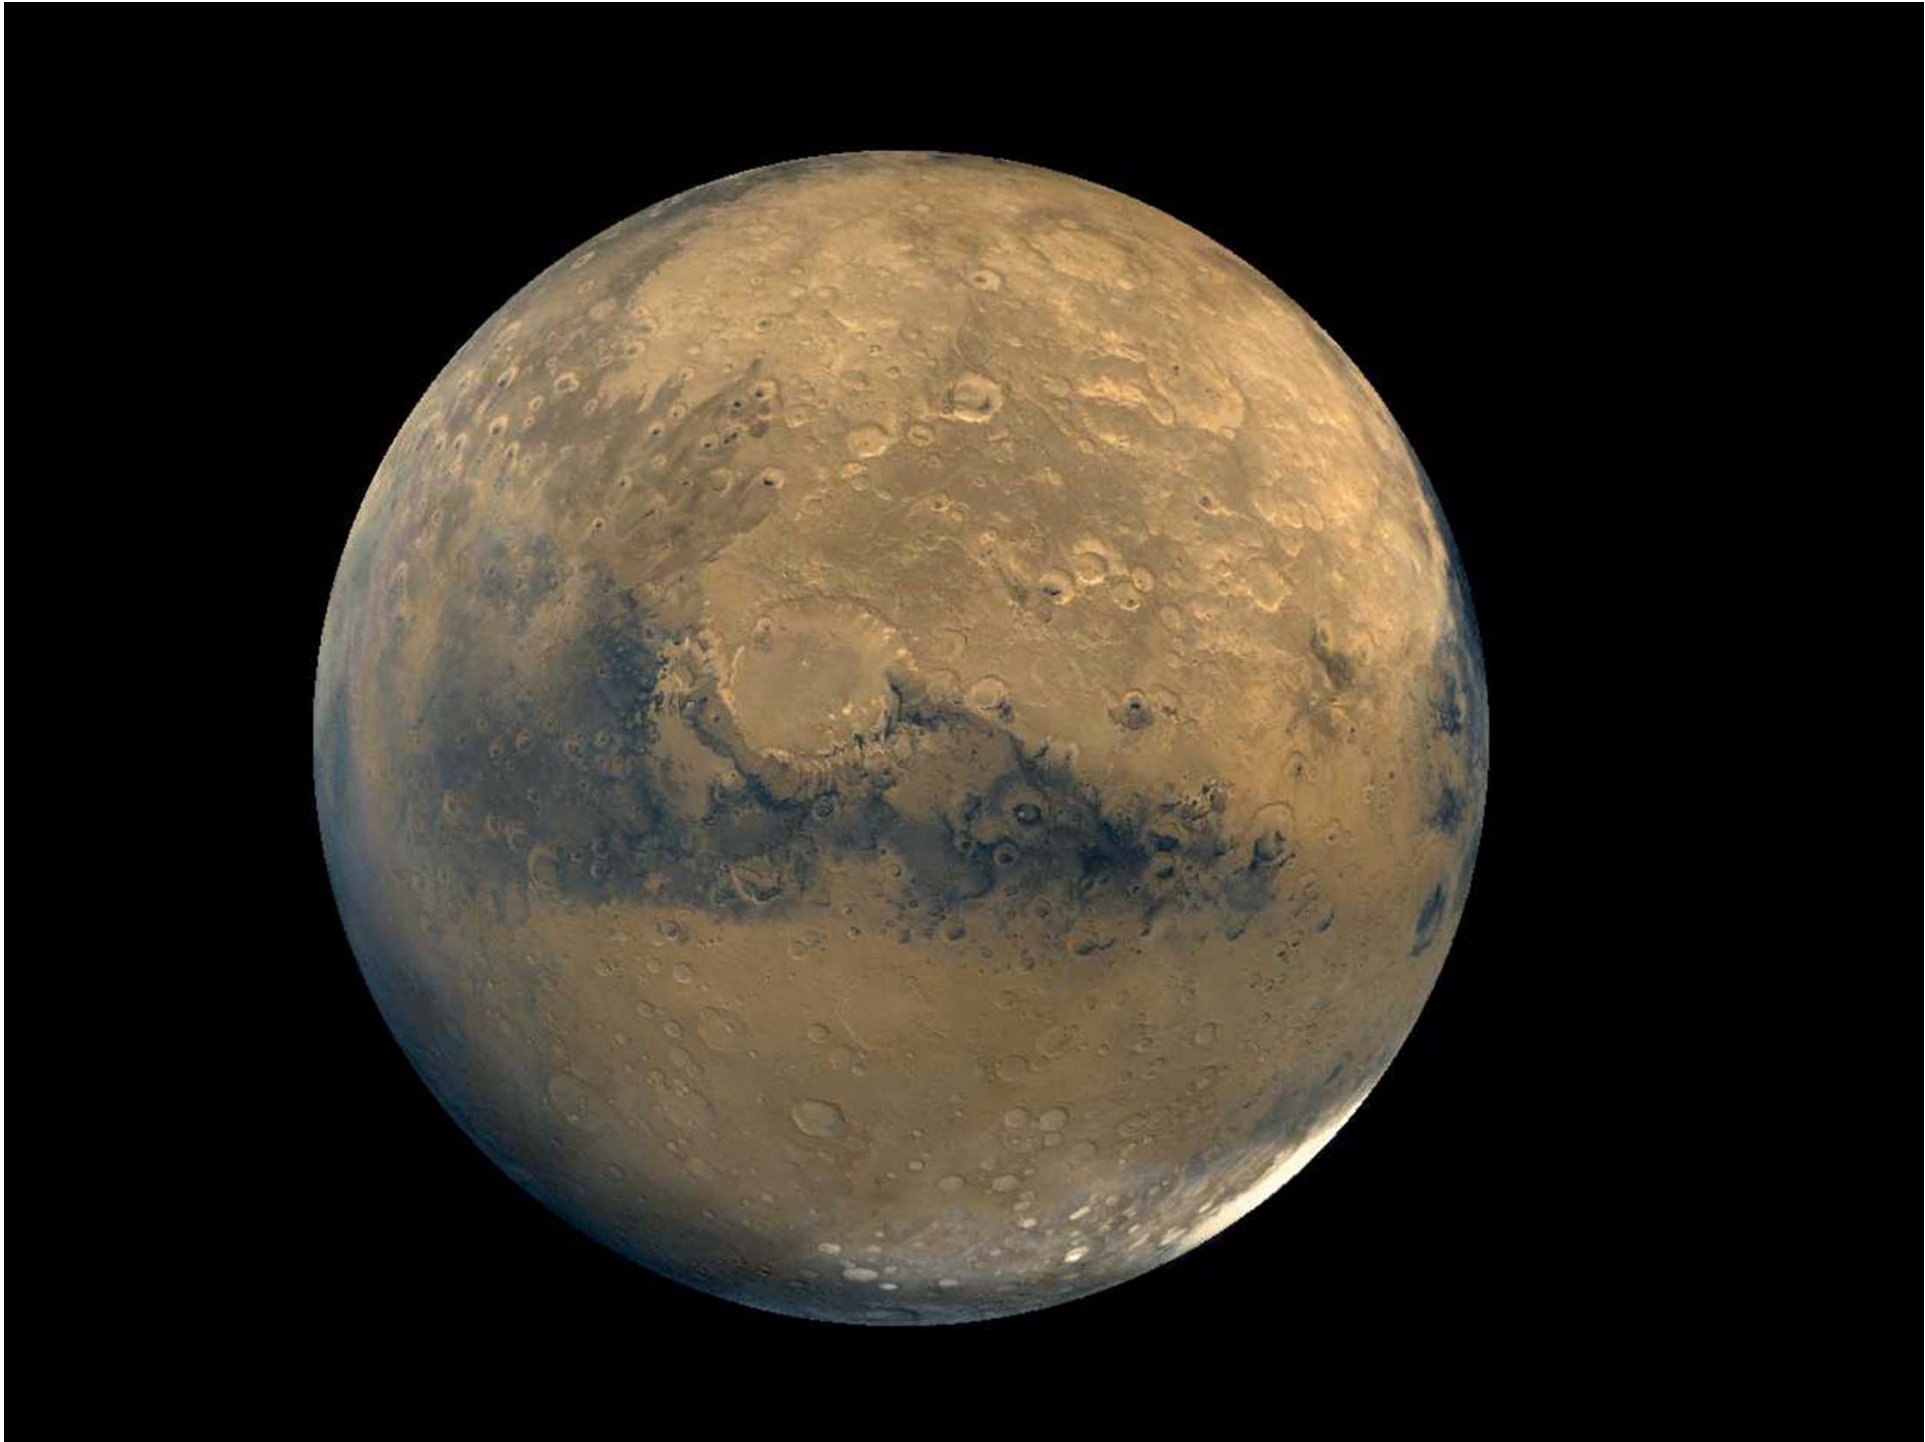

# Cutaway of Mars – With Core

© Calvin J. Hamilton

# Hubble Movie

## MARS the Movie

This NASA Hubble Space Telescope full-globe picture of the planet Mars is the most detailed view of the red planet ever taken from Earth's distance. Hubble resolves details on Mars' surface as small as 30 miles across, to reveal craters, volcanoes, the north polar ice cap, and fleecy white clouds in the thin Martian atmosphere.