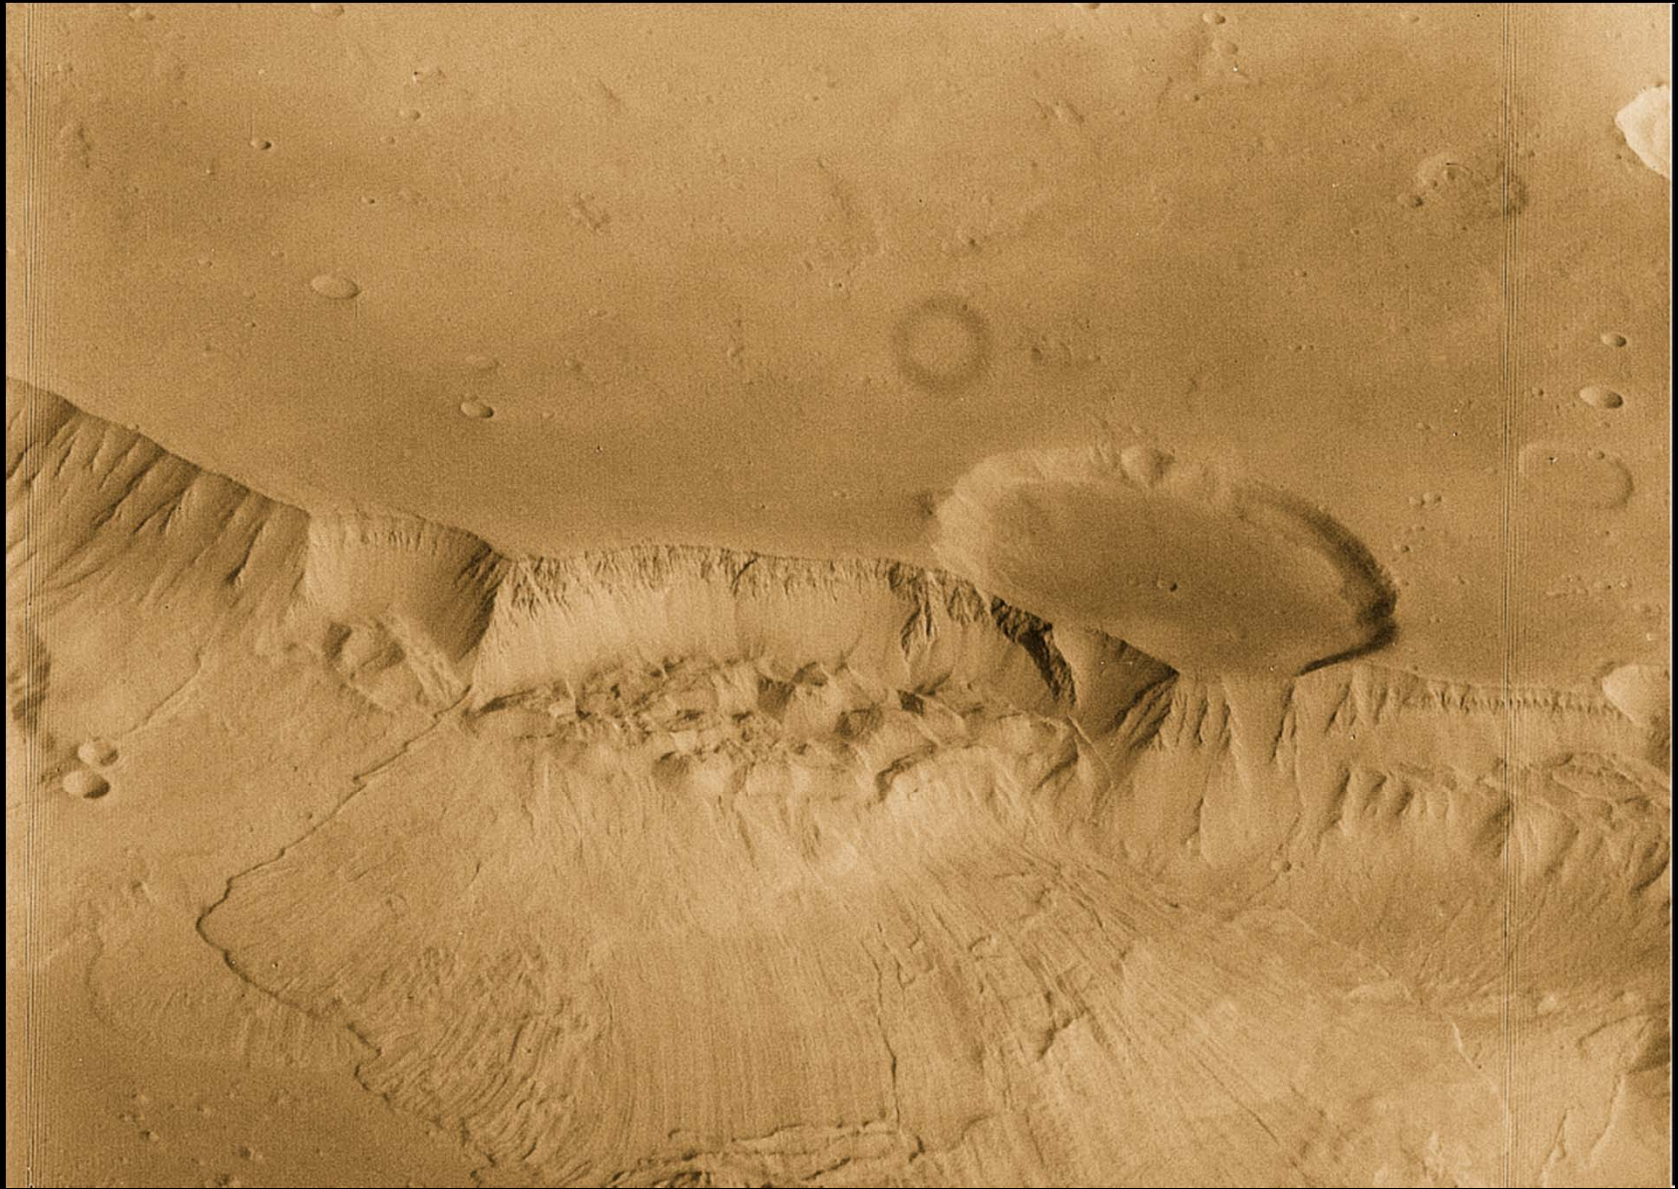

## MARS the Movie

This NASA Hubble Space Telescope full-globe picture of the planet Mars is the most detailed view of the red planet ever taken from Earth's distance. Hubble resolves details on Mars' surface as small as 30 miles across, to reveal craters, volcanoes, the north polar ice cap, and fleecy white clouds in the thin Martian atmosphere.

# Olympus Mons

Maat Mons, Venus

# Viking Lander 1976

# The Face on Mars

1999 MOC2-89 Malin Space Science Systems/NASA