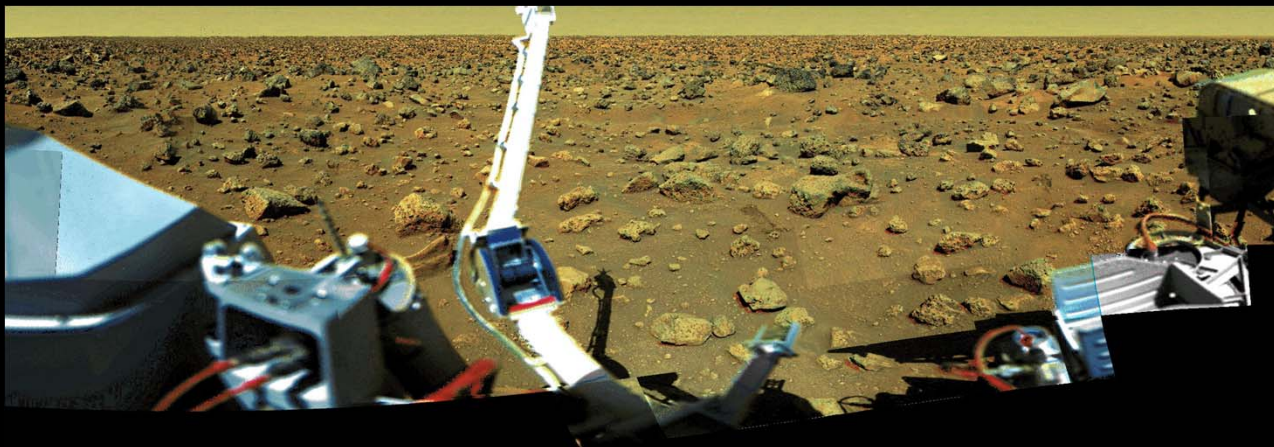

Viking Lander 1976