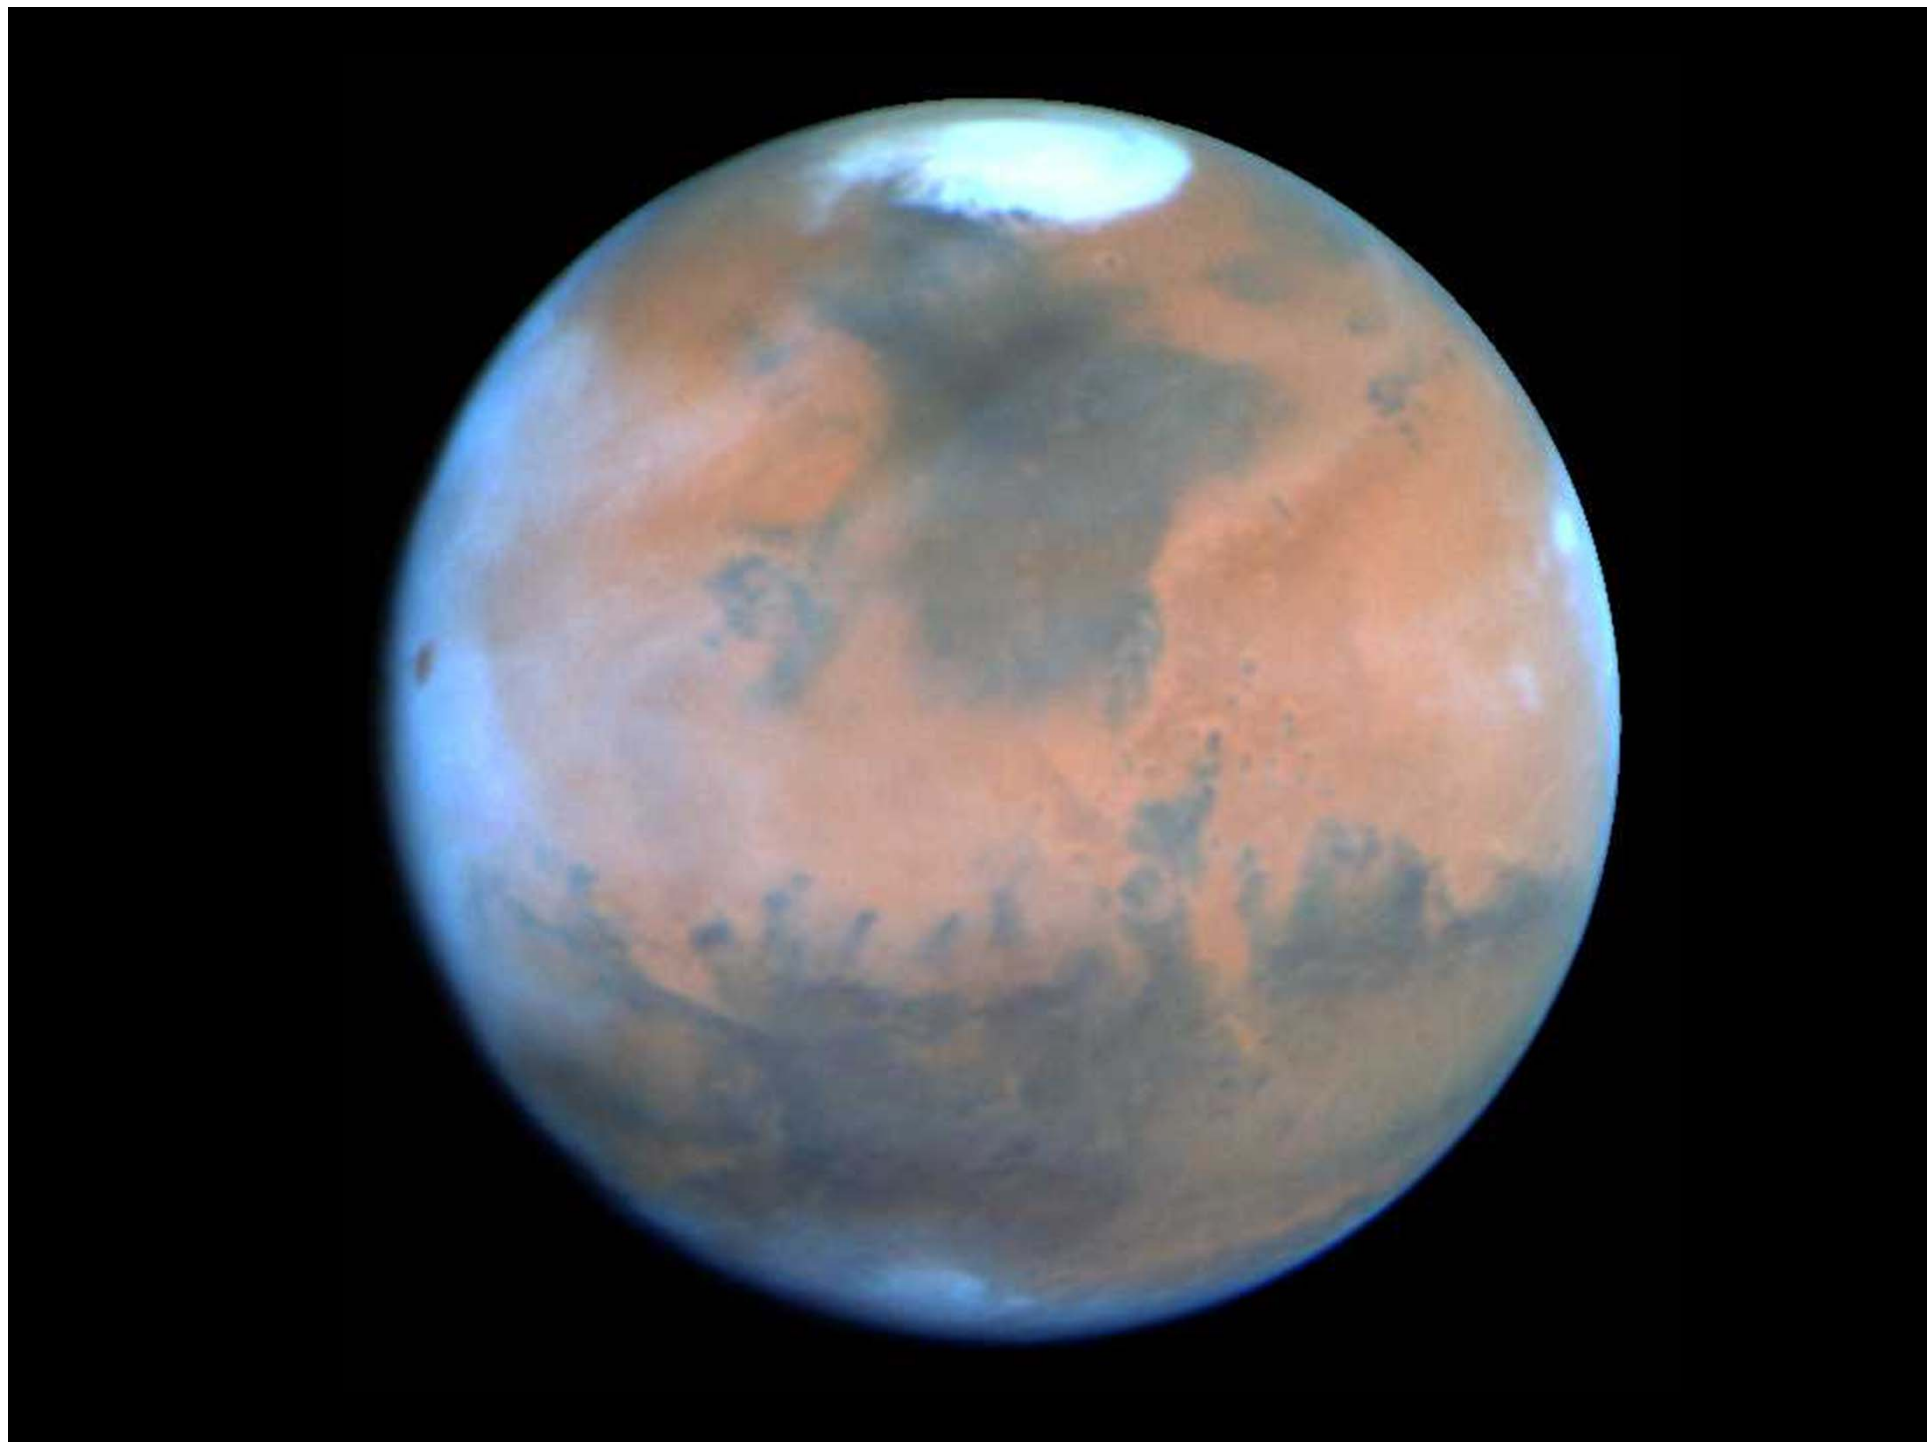

## MARS the Movie

This NASA Hubble Space Telescope full-globe picture of the planet Mars is the most detailed view of the red planet ever taken from Earth's distance. Hubble resolves details on Mars' surface as small as 30 miles across, to reveal craters, volcanoes, the north polar ice cap, and fleecy white clouds in the thin Martian atmosphere.

# Olympus Mons

Maat Mons, Venus

# Viking Lander 1976

# The Face on Mars

1999 MOC2-89 Malin Space Science Systems/NASA