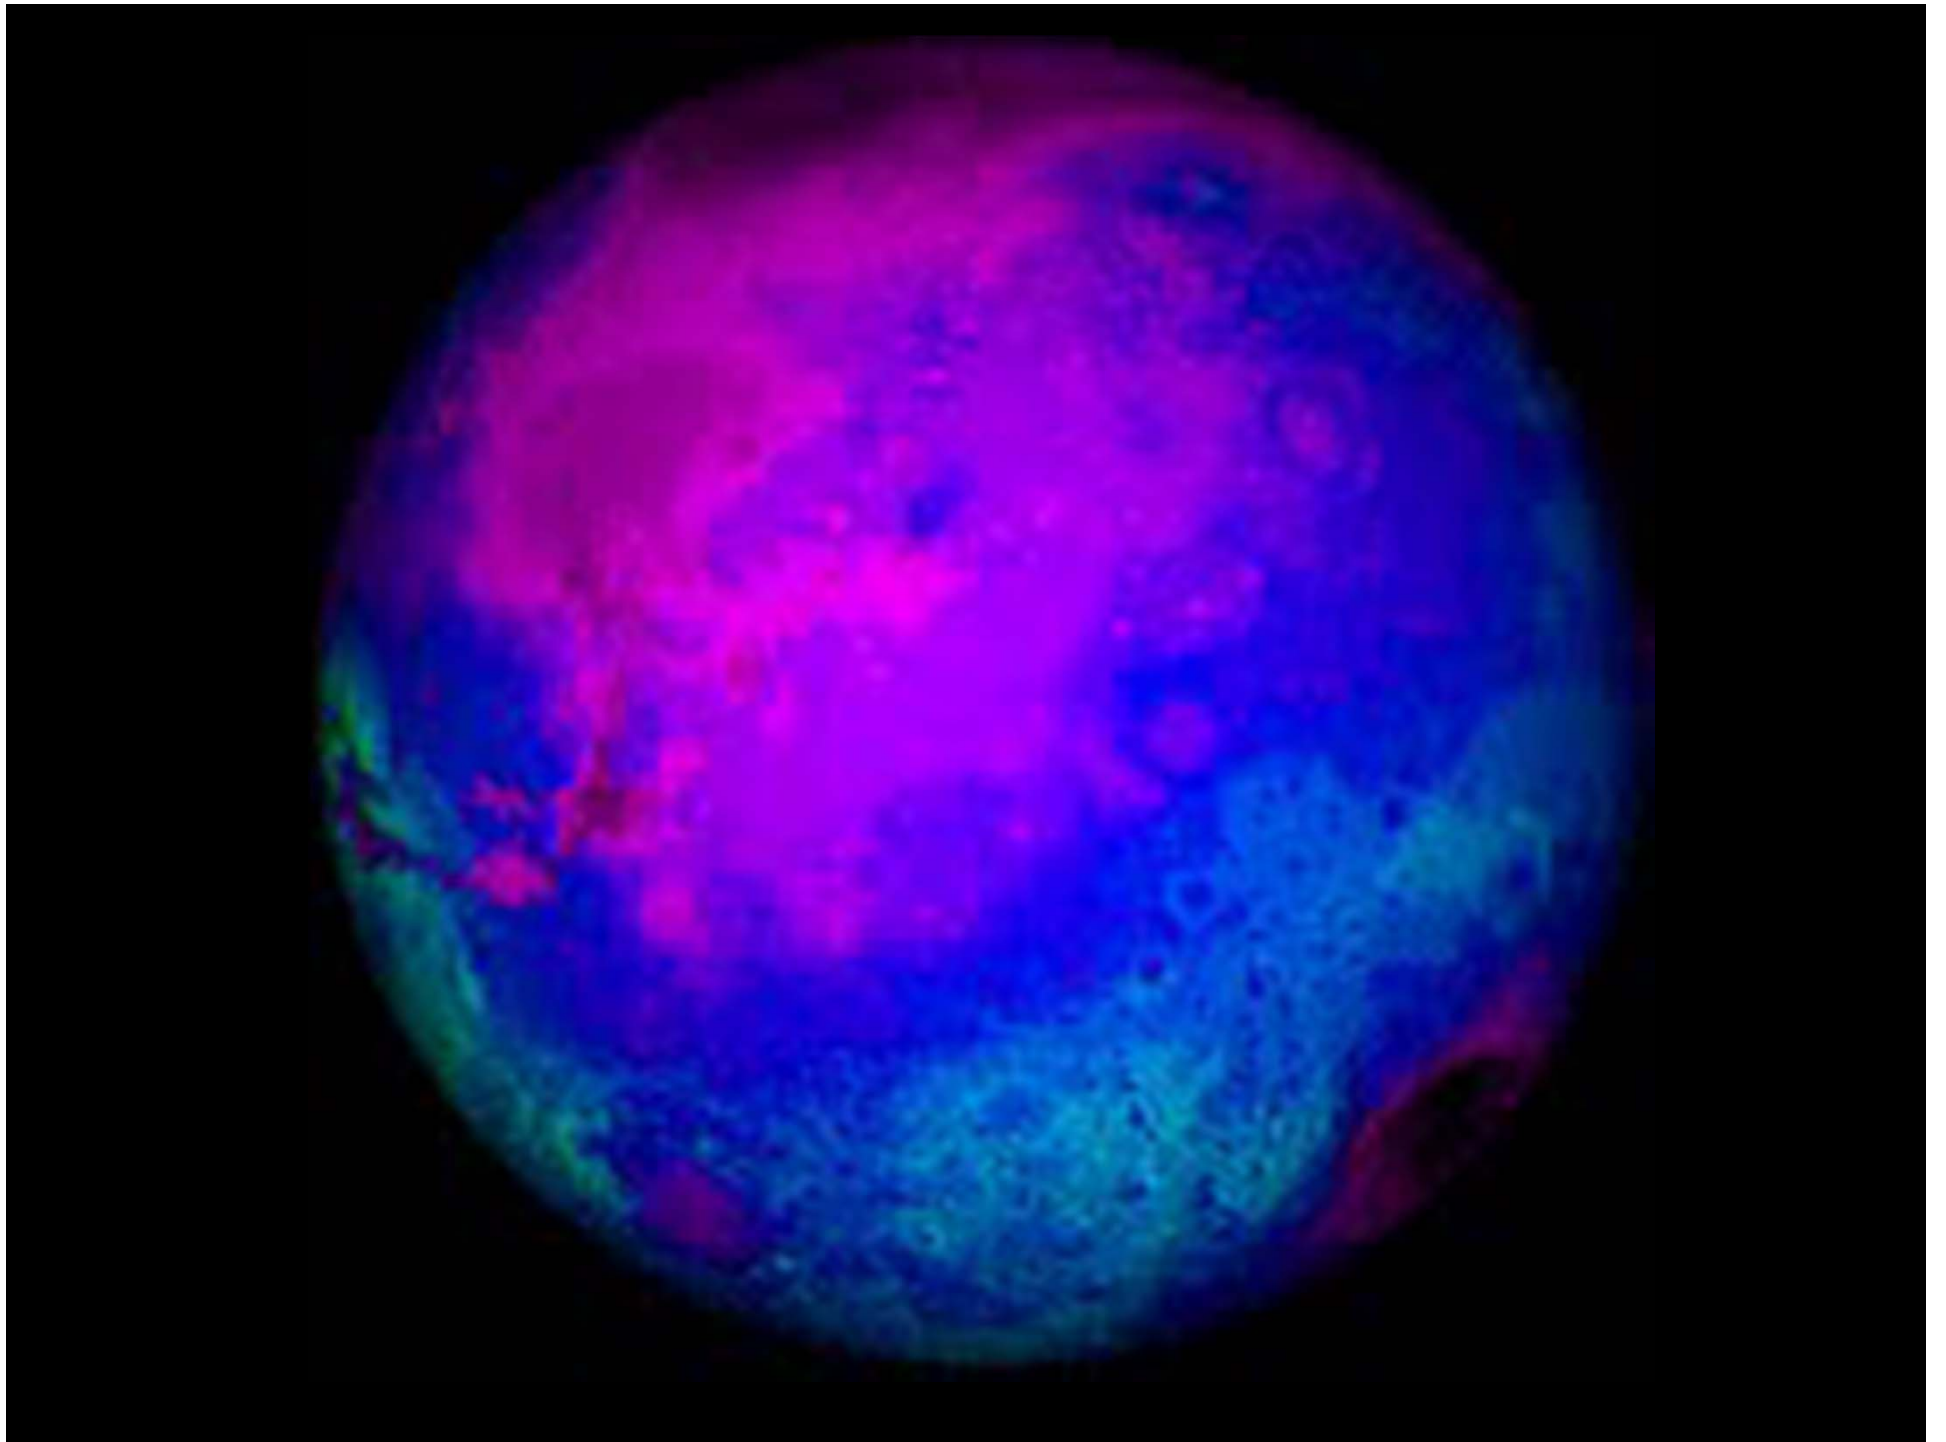

# Hubble Movie

## MARS the Movie

This NASA Hubble Space Telescope full-globe picture of the planet Mars is the most detailed view of the red planet ever taken from Earth's distance. Hubble resolves details on Mars' surface as small as 30 miles across, to reveal craters, volcanoes, the north polar ice cap, and fleecy white clouds in the thin Martian atmosphere.

# Olympus Mons

Maat Mons, Venus