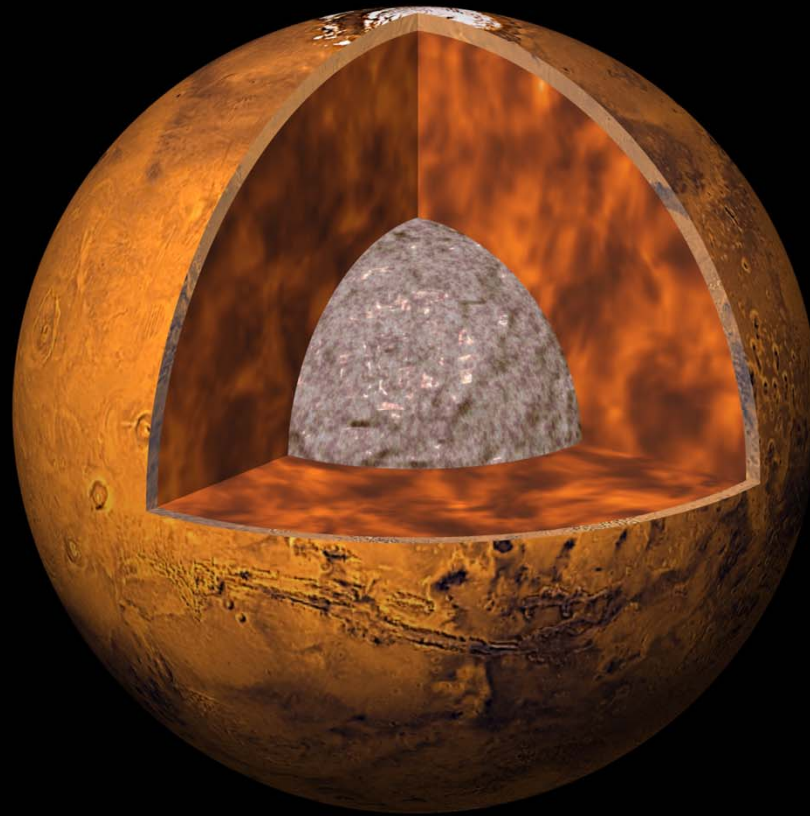

## The Red Planet

Next Homework to be posted later today

Observatory opportunity tomorrow evening

Prof Burns guest lecture at planetarium

On Wednesday

Exams: Average 75 standard deviation 14

# Cutaway of Mars – With Core

© Calvin J. Hamilton

# Hubble Movie

## MARS the Movie

This NASA Hubble Space Telescope full-globe picture of the planet Mars is the most detailed view of the red planet ever taken from Earth's distance. Hubble resolves details on Mars' surface as small as 30 miles across, to reveal craters, volcanoes, the north polar ice cap, and fleecy white clouds in the thin Martian atmosphere.