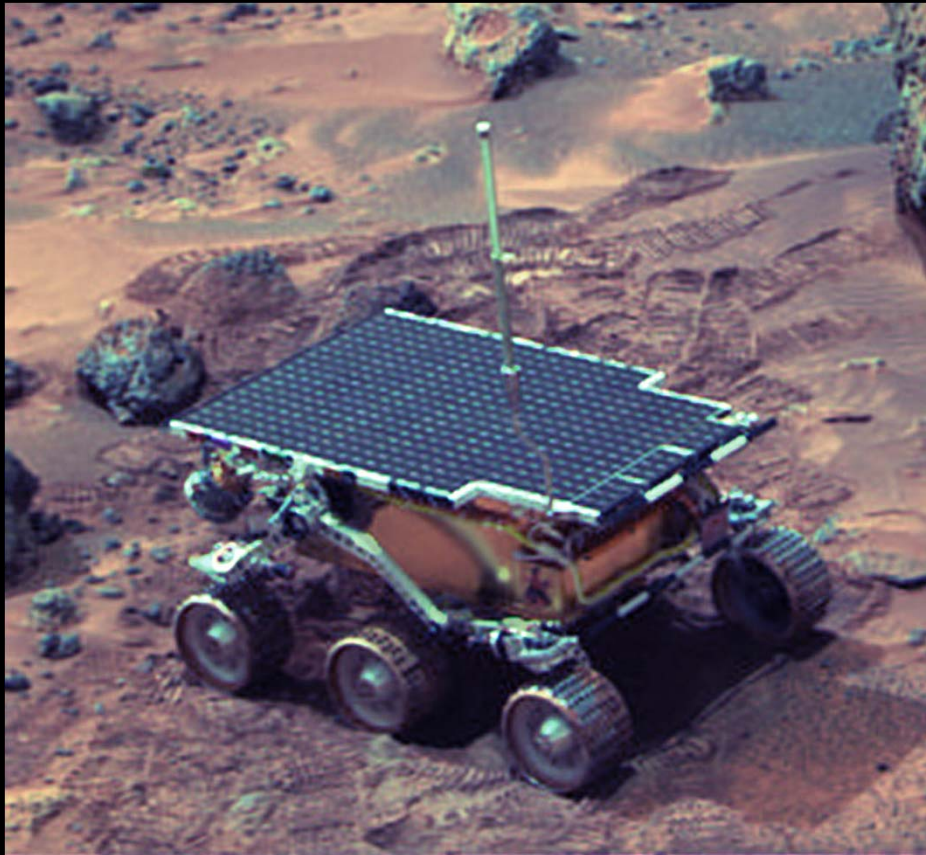

# Cutaway of Mars – With Core

© Calvin J. Hamilton

## MARS the Movie

This NASA Hubble Space Telescope full-globe picture of the planet Mars is the most detailed view of the red planet ever taken from Earth's distance. Hubble resolves details on Mars' surface as small as 30 miles across, to reveal craters, volcanoes, the north polar ice cap, and fleecy white clouds in the thin Martian atmosphere.

# Viking Lander 1976