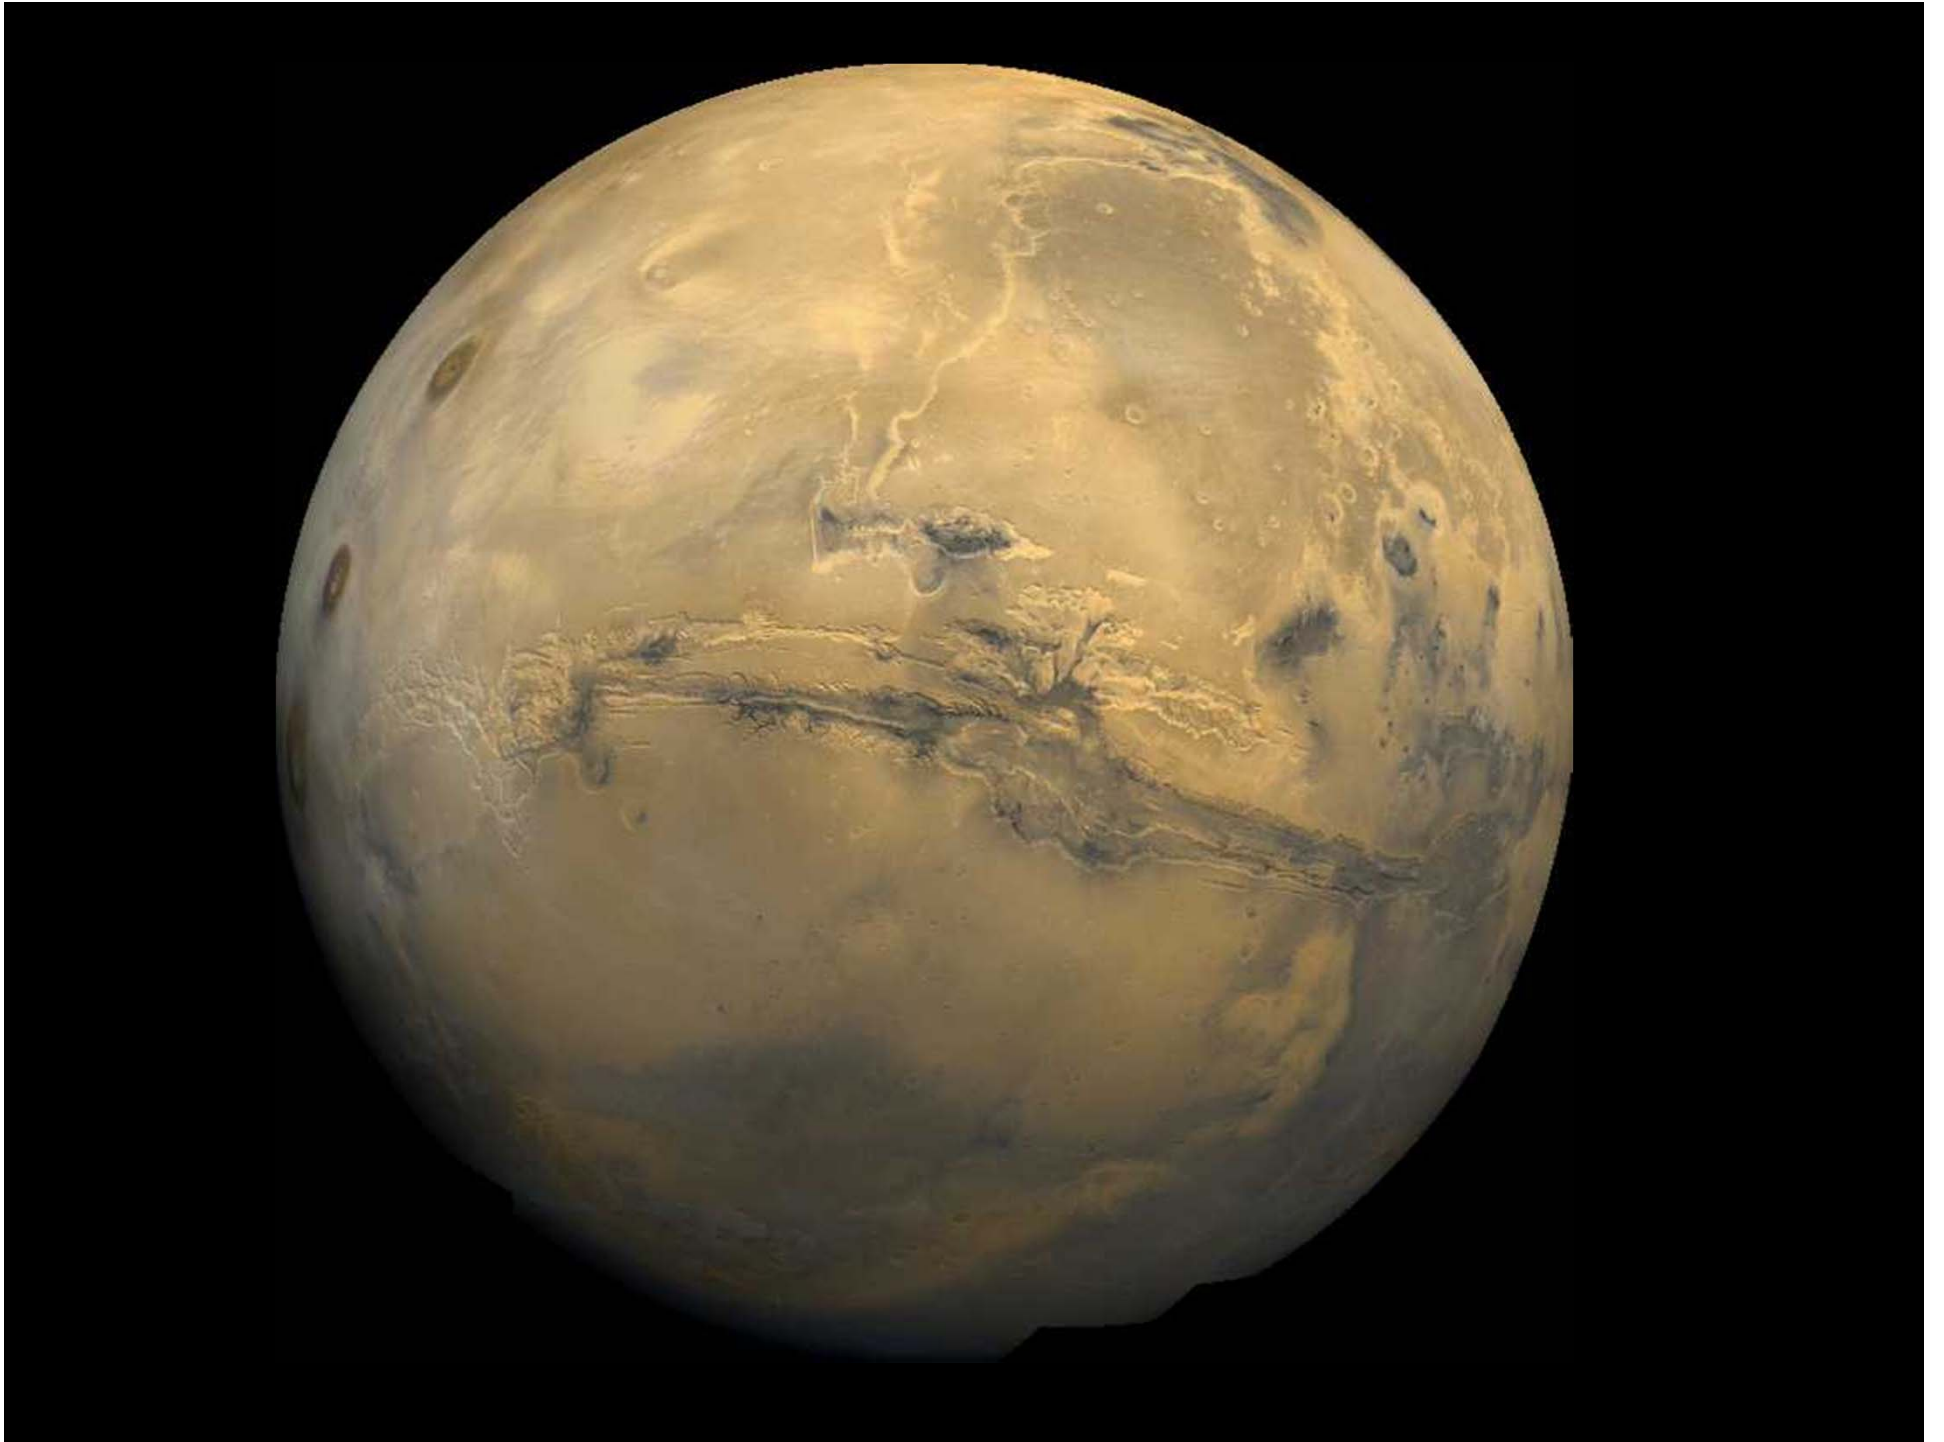

# Cutaway of Mars – With Core

© Calvin J. Hamilton

# Hubble Movie

## MARS the Movie

This NASA Hubble Space Telescope full-globe picture of the planet Mars is the most detailed view of the red planet ever taken from Earth's distance. Hubble resolves details on Mars' surface as small as 30 miles across, to reveal craters, volcanoes, the north polar ice cap, and fleecy white clouds in the thin Martian atmosphere.