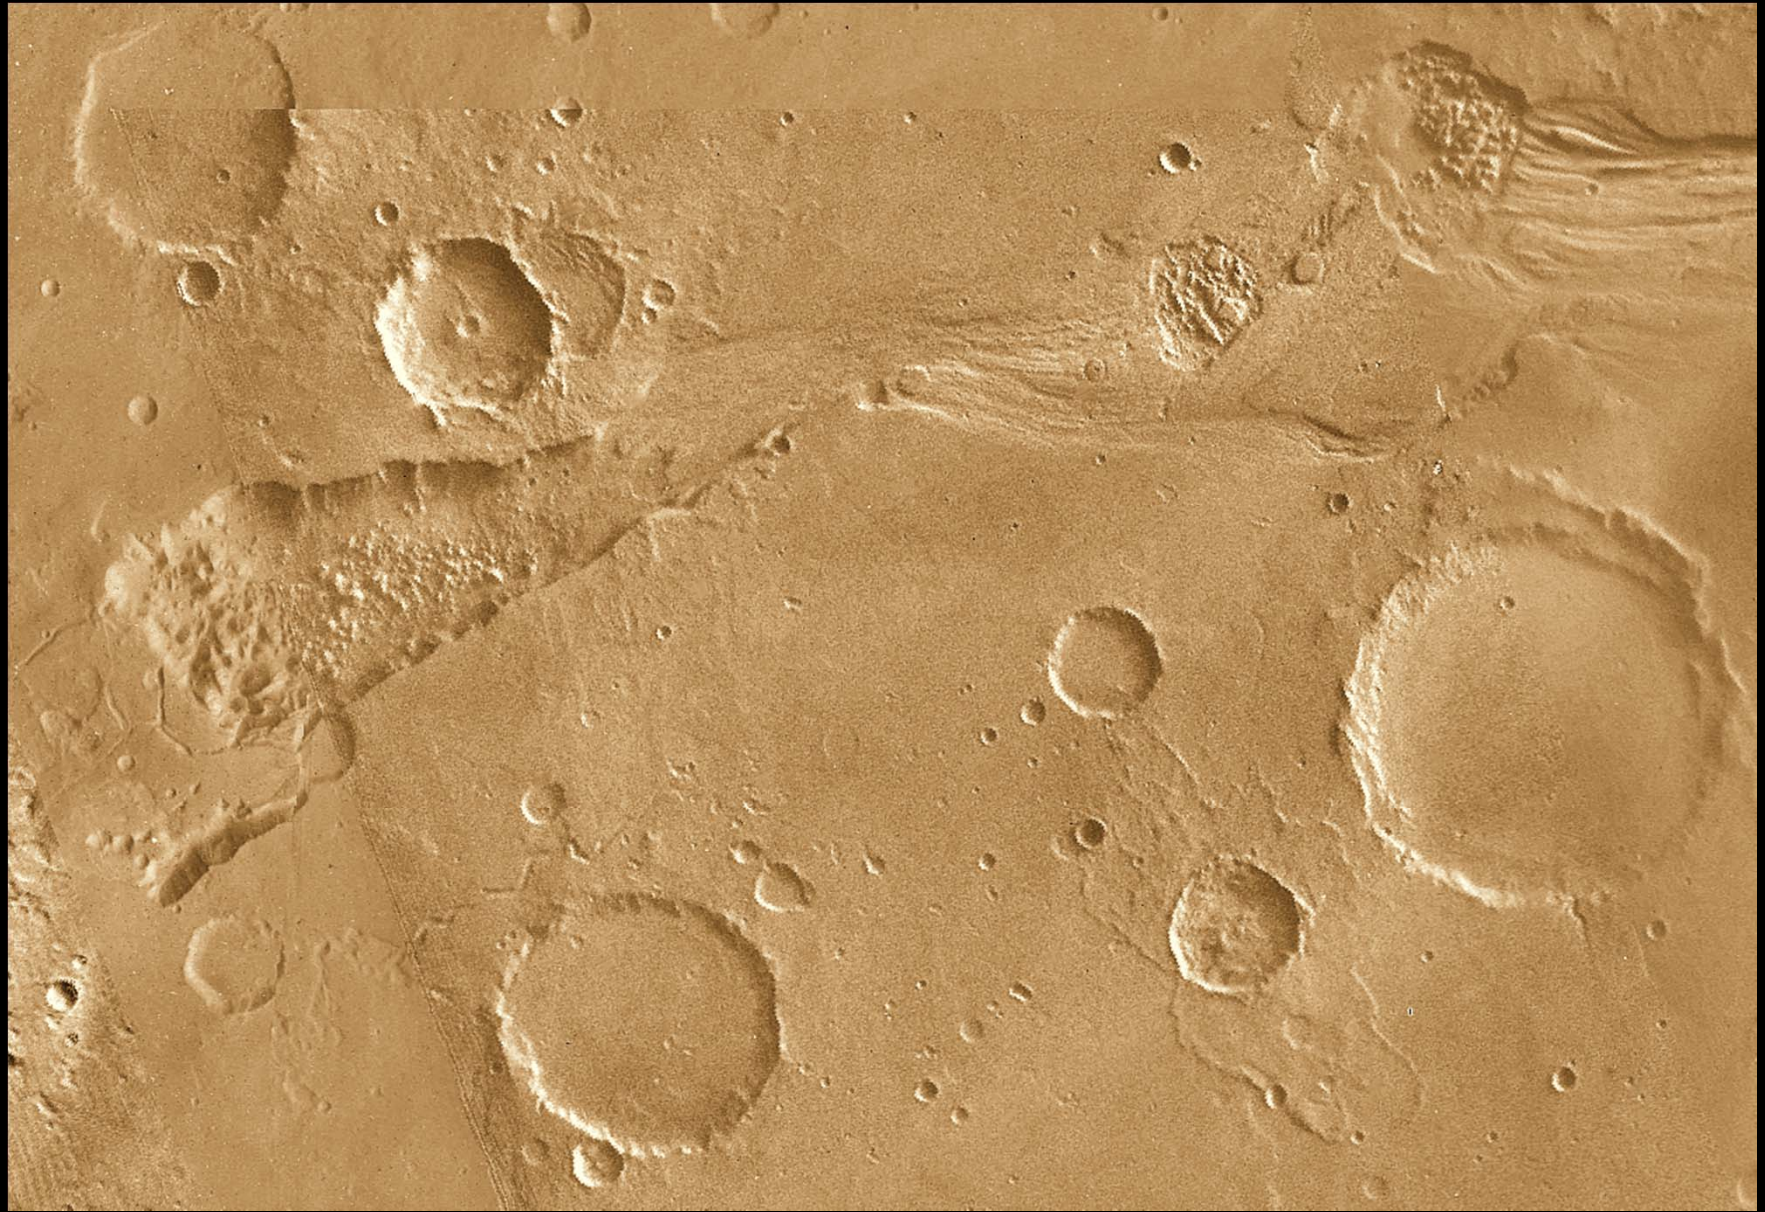

## MARS the Movie

This NASA Hubble Space Telescope full-globe picture of the planet Mars is the most detailed view of the red planet ever taken from Earth's distance. Hubble resolves details on Mars' surface as small as 30 miles across, to reveal craters, volcanoes, the north polar ice cap, and fleecy white clouds in the thin Martian atmosphere.

# Olympus Mons

Maat Mons, Venus

# Viking Lander 1976

# The Face on Mars

1999 MOC2-89 Malin Space Science Systems/NASA