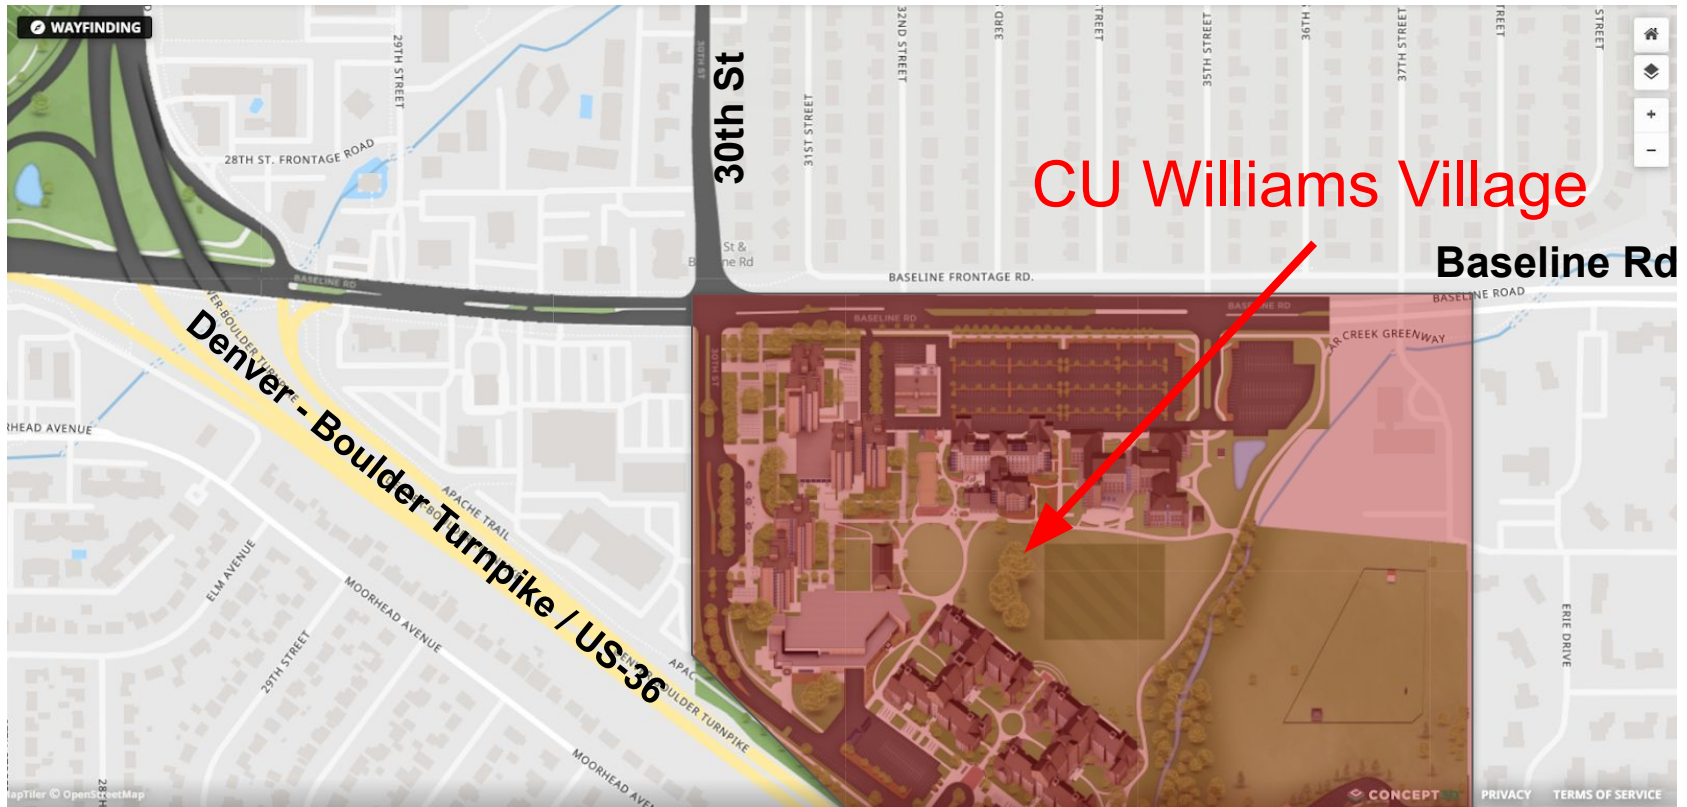

# Where is the workshop?

# Where is the workshop?

Williams Village  
Center Dining and  
Community  
Commons

510 30th St  
Boulder, CO 80303

# Where is the workshop?

**Williams Village Center  
Dining and Community  
Commons**

**Visitor Parking  
Lot 614 \$18/day**

# Map of Williams Village Center Dining & Community Commons (WVC) Bldg 604